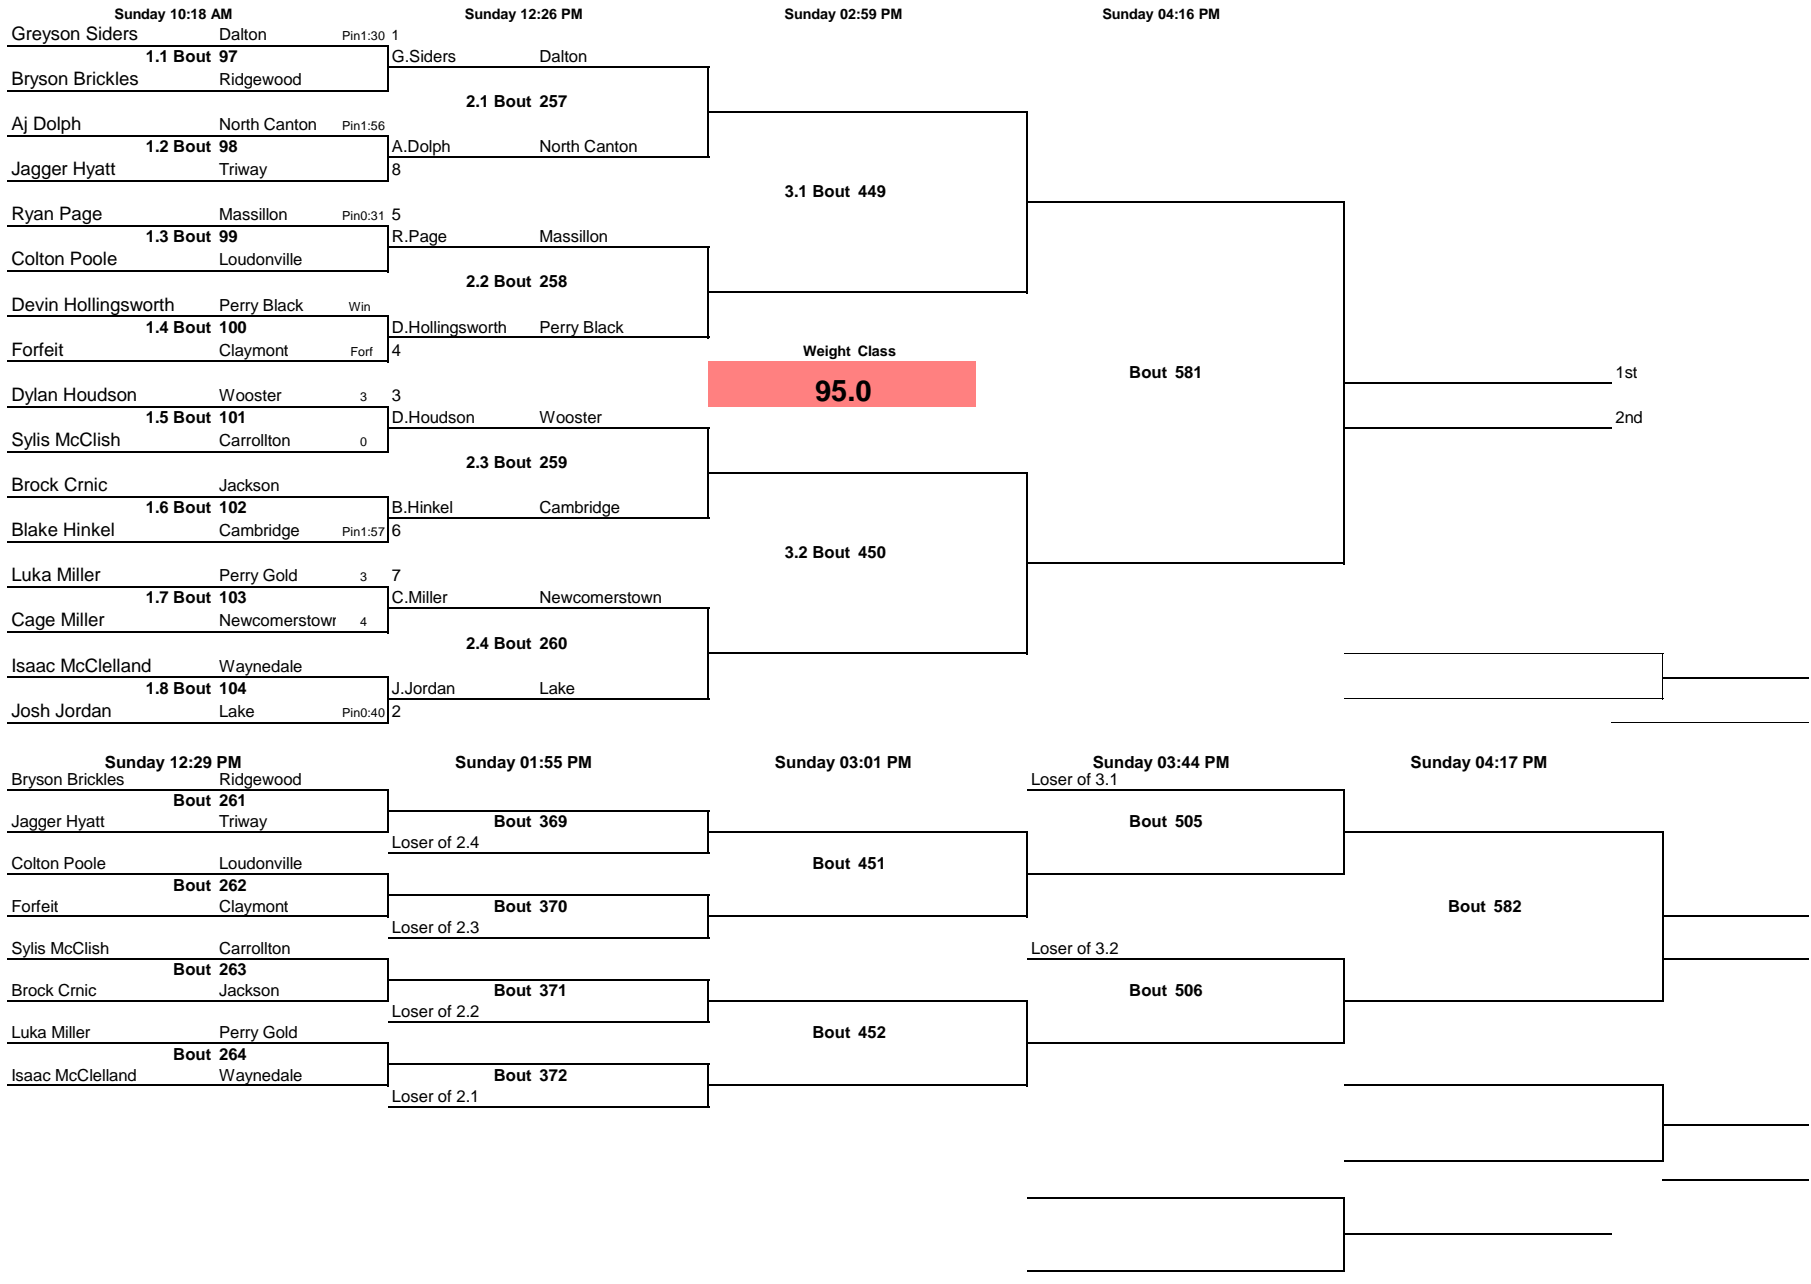

Note: All TIMES are ESTIMATES ONLY

OYWA District 2018