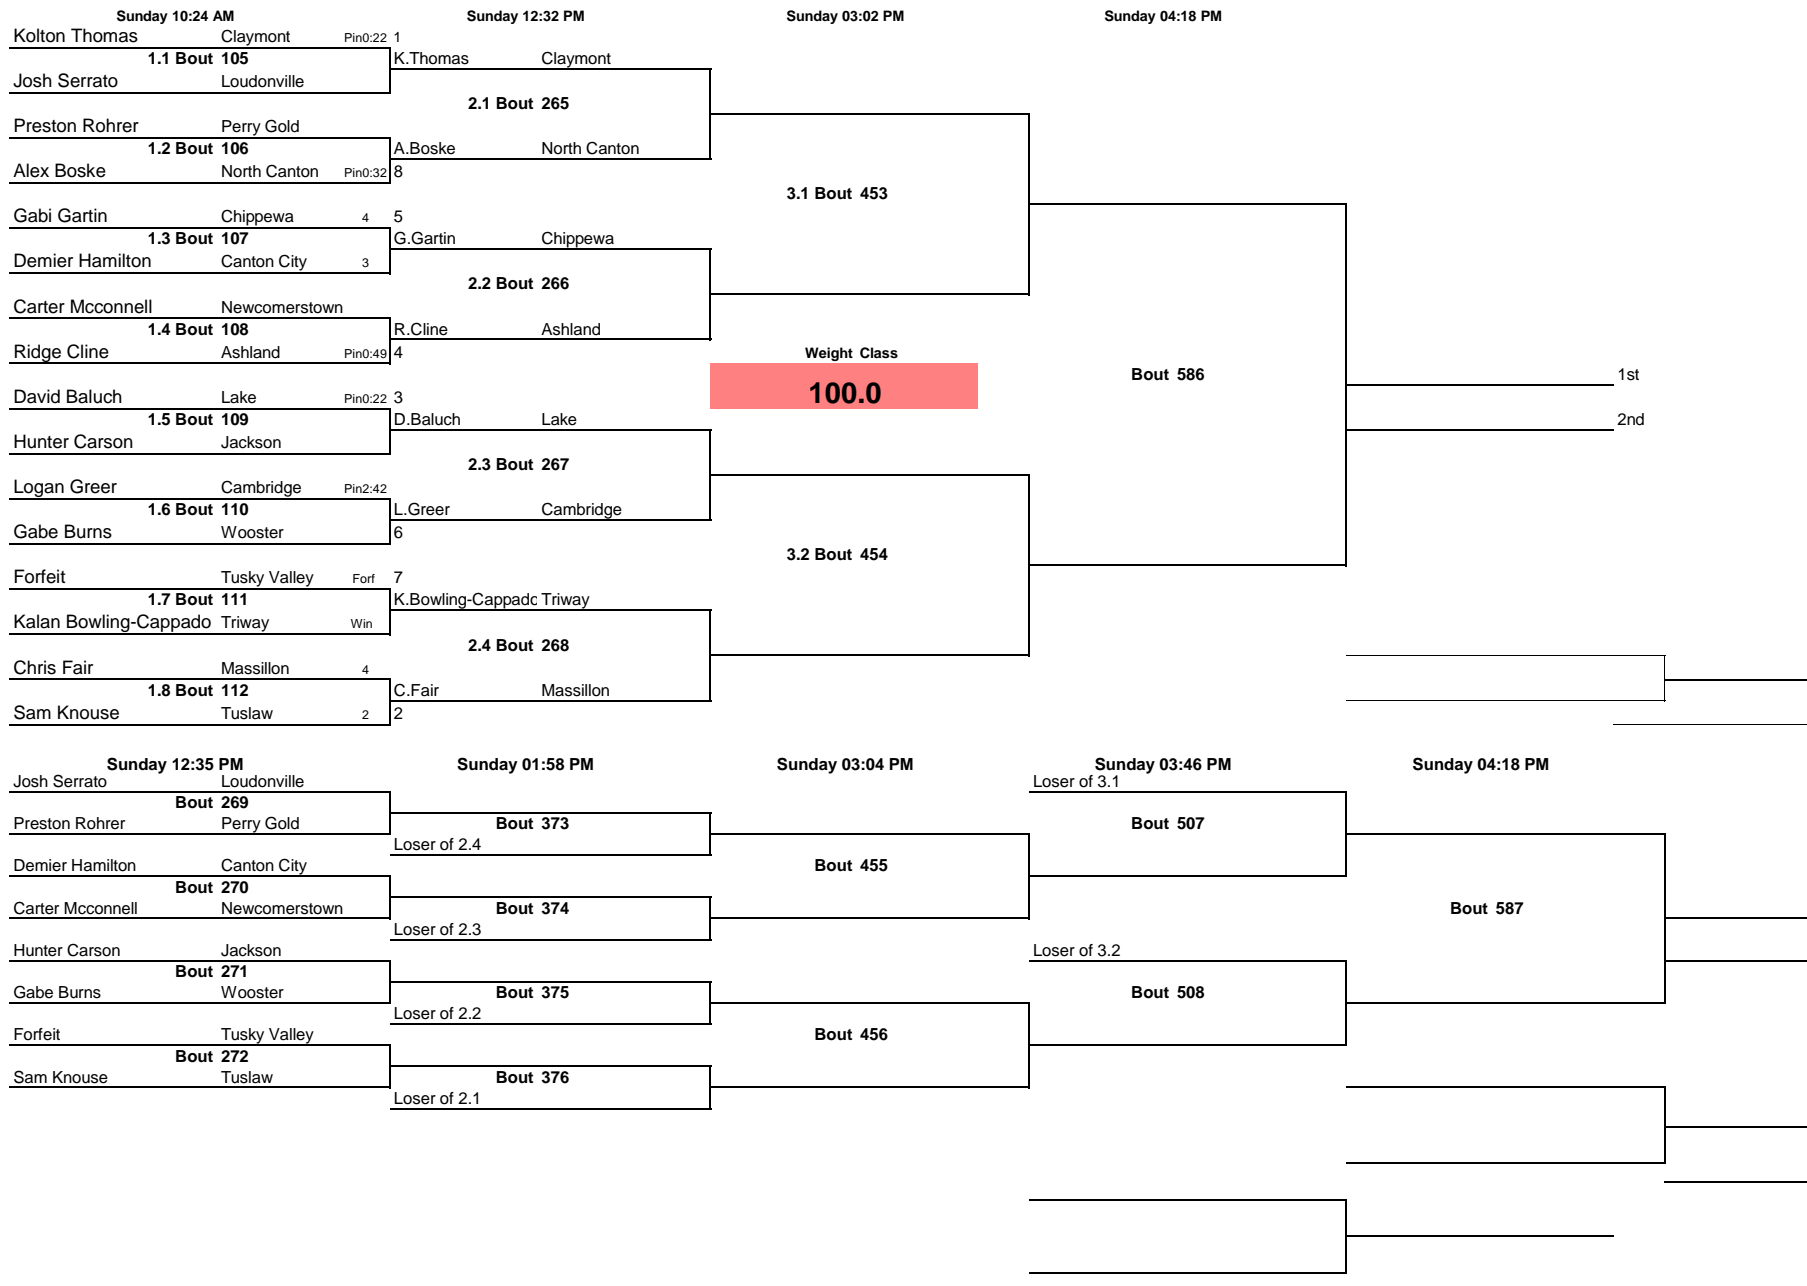

Note: All TIMES are ESTIMATES ONLY

OYWA District 2018