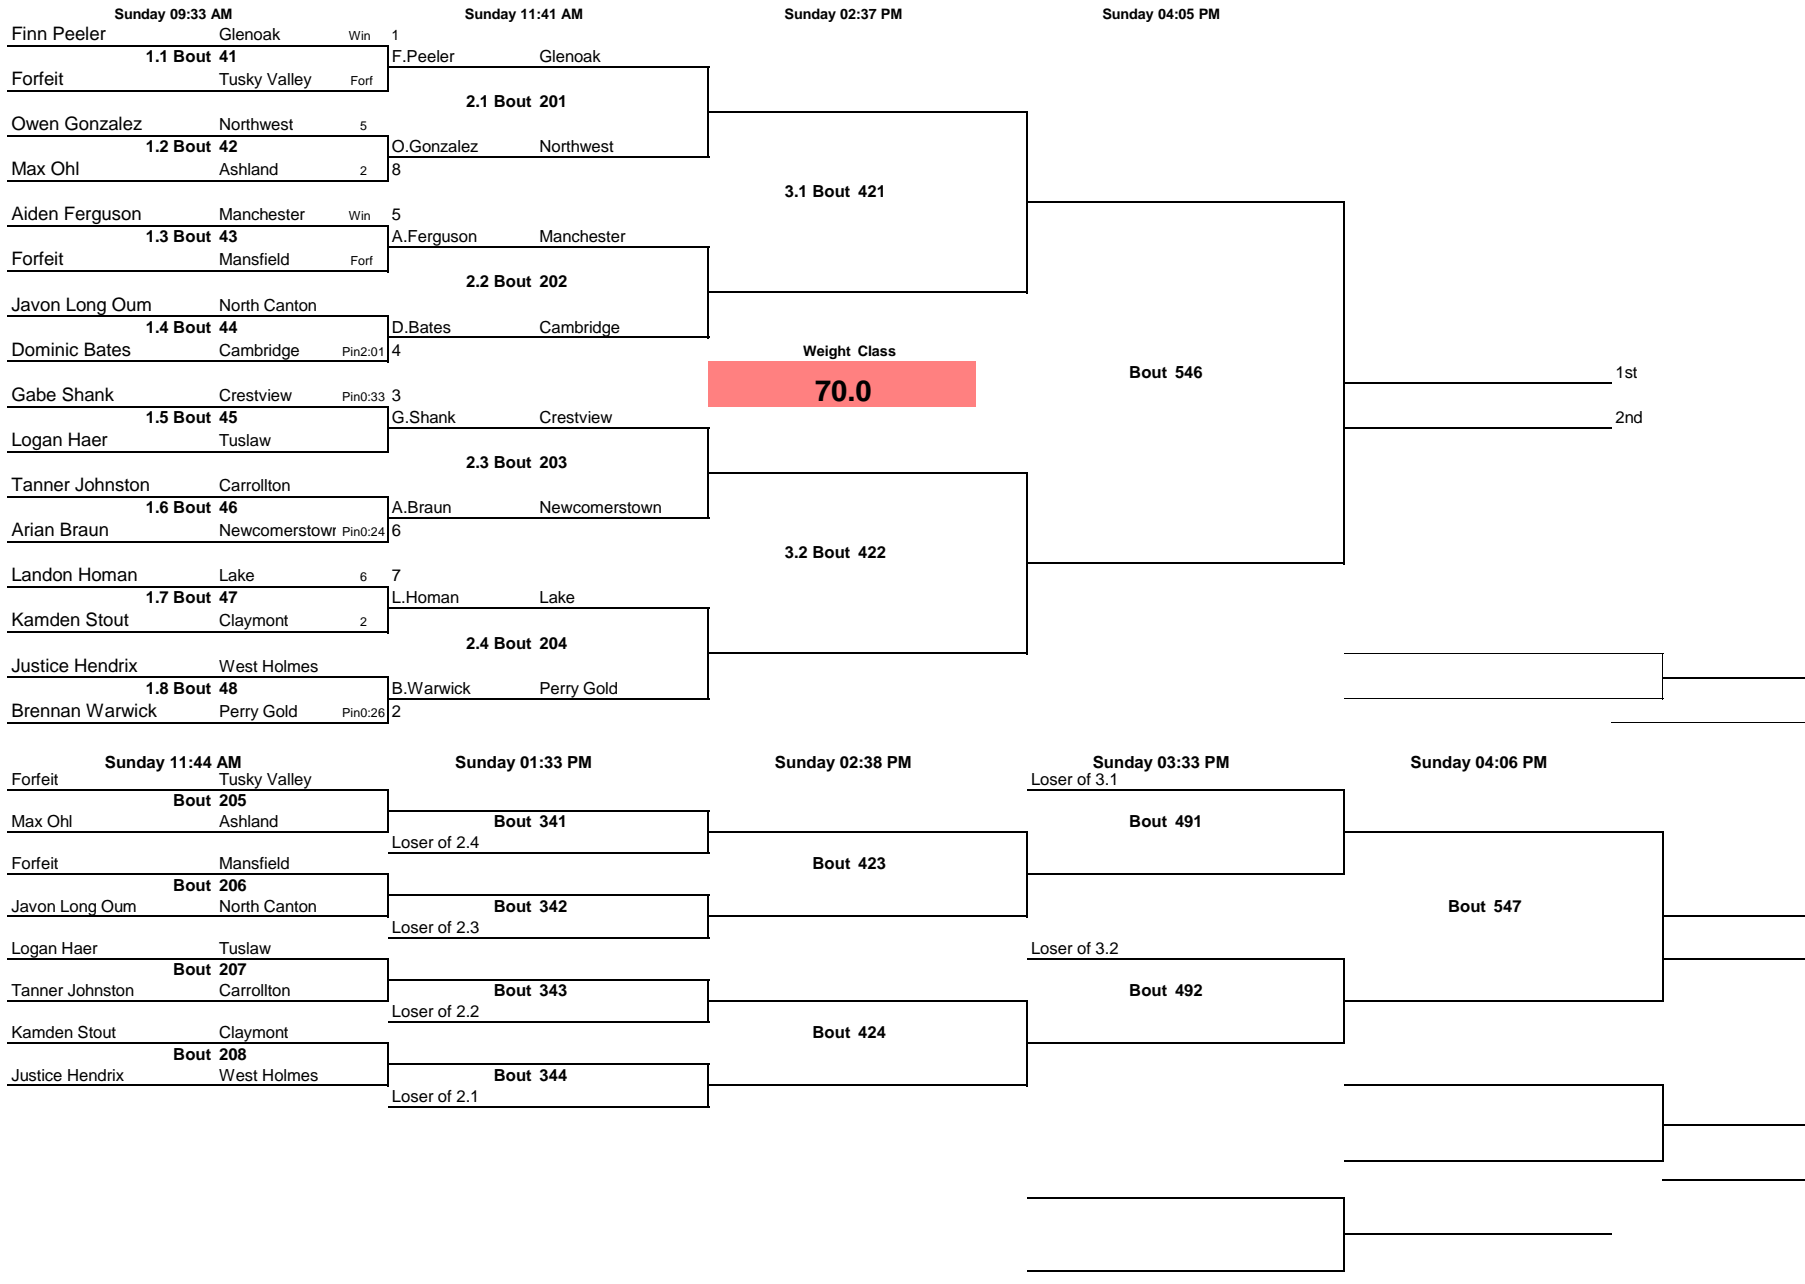

OYWA District 2018

\_\_\_\_\_  
\_\_\_\_\_

\_\_\_\_\_ 3rd  
\_\_\_\_\_ 4th

\_\_\_\_\_  
\_\_\_\_\_

Note: All TIMES are ESTIMATES ONLY

OYWA District 2018

Note: All TIMES are ESTIMATES ONLY

OYWA District 2018