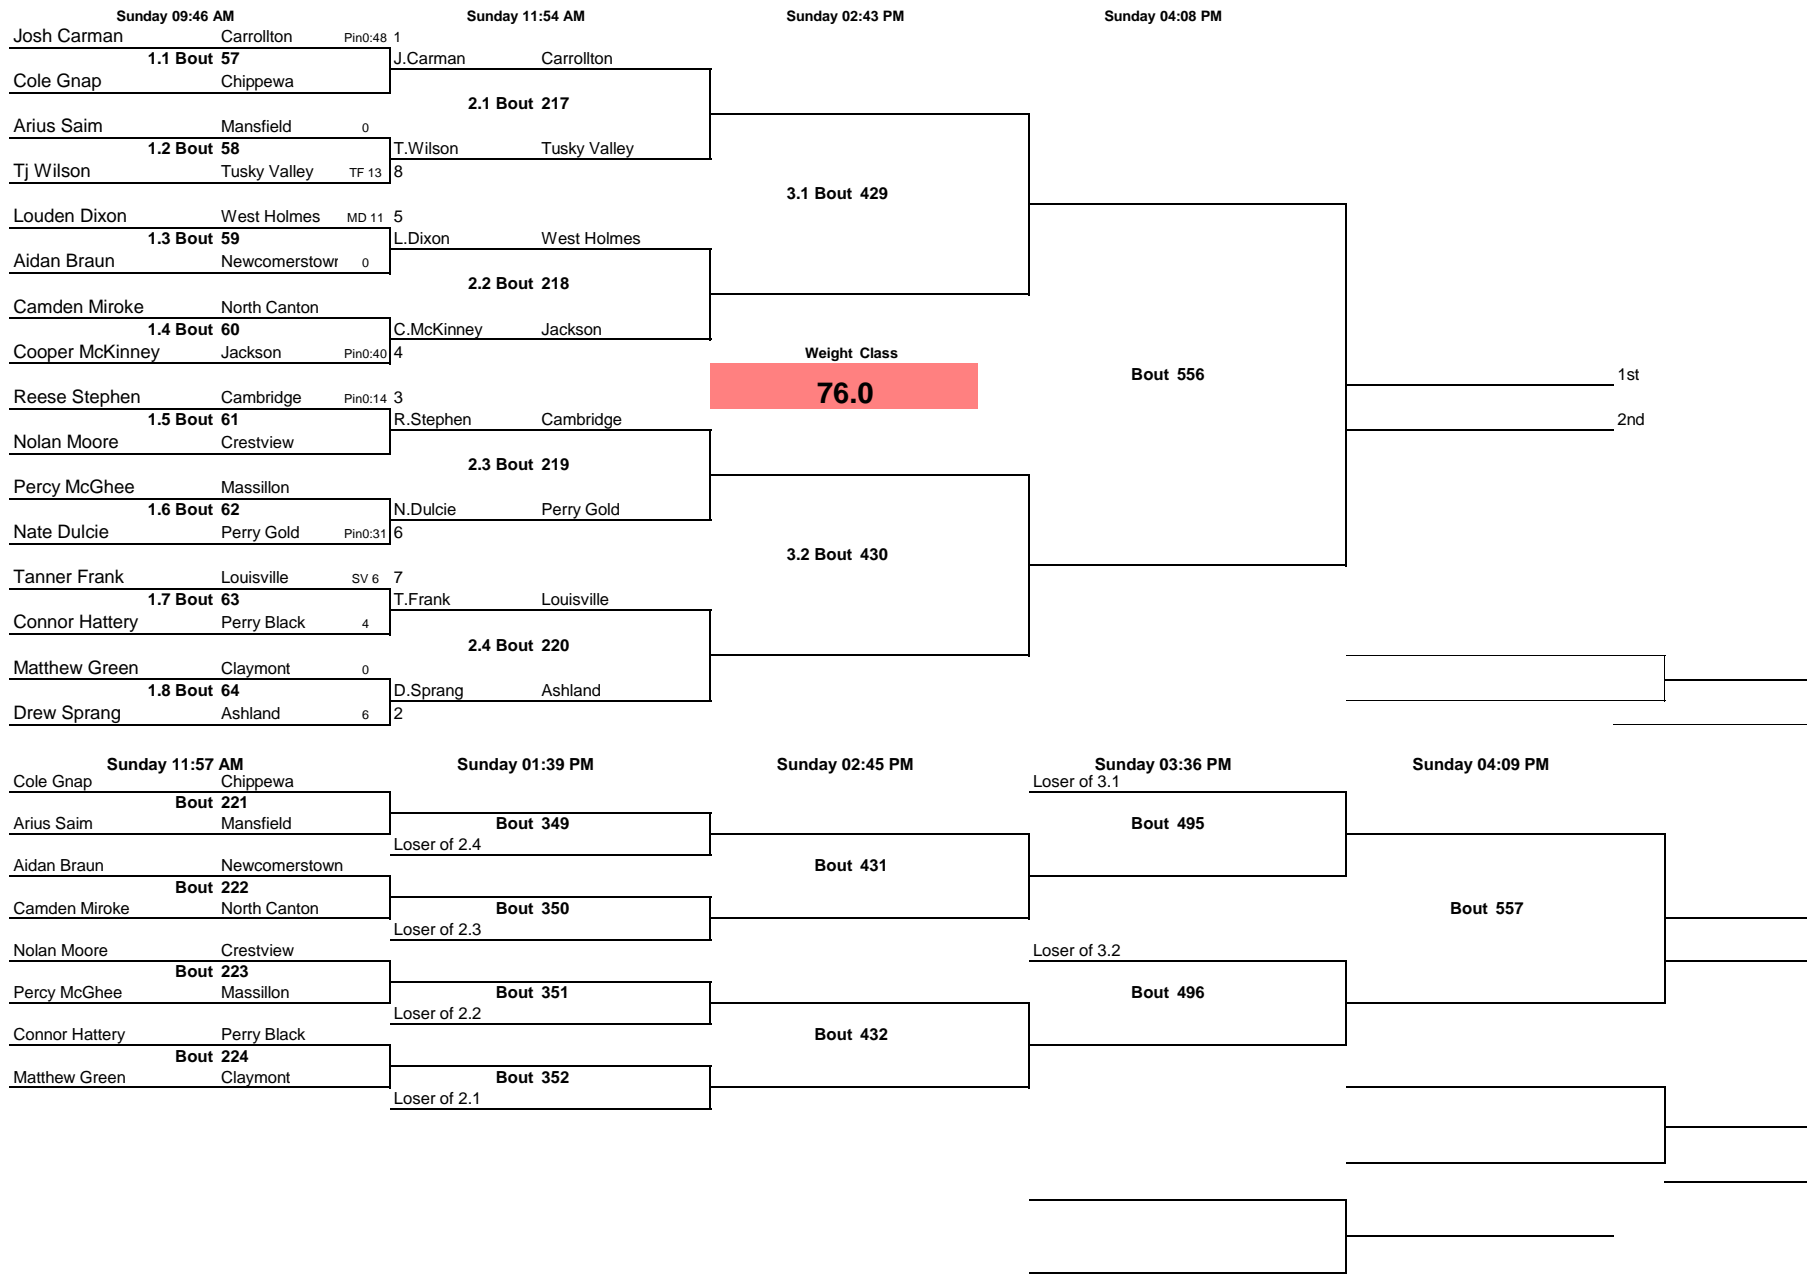

Note: All TIMES are ESTIMATES ONLY

OYWA District 2018