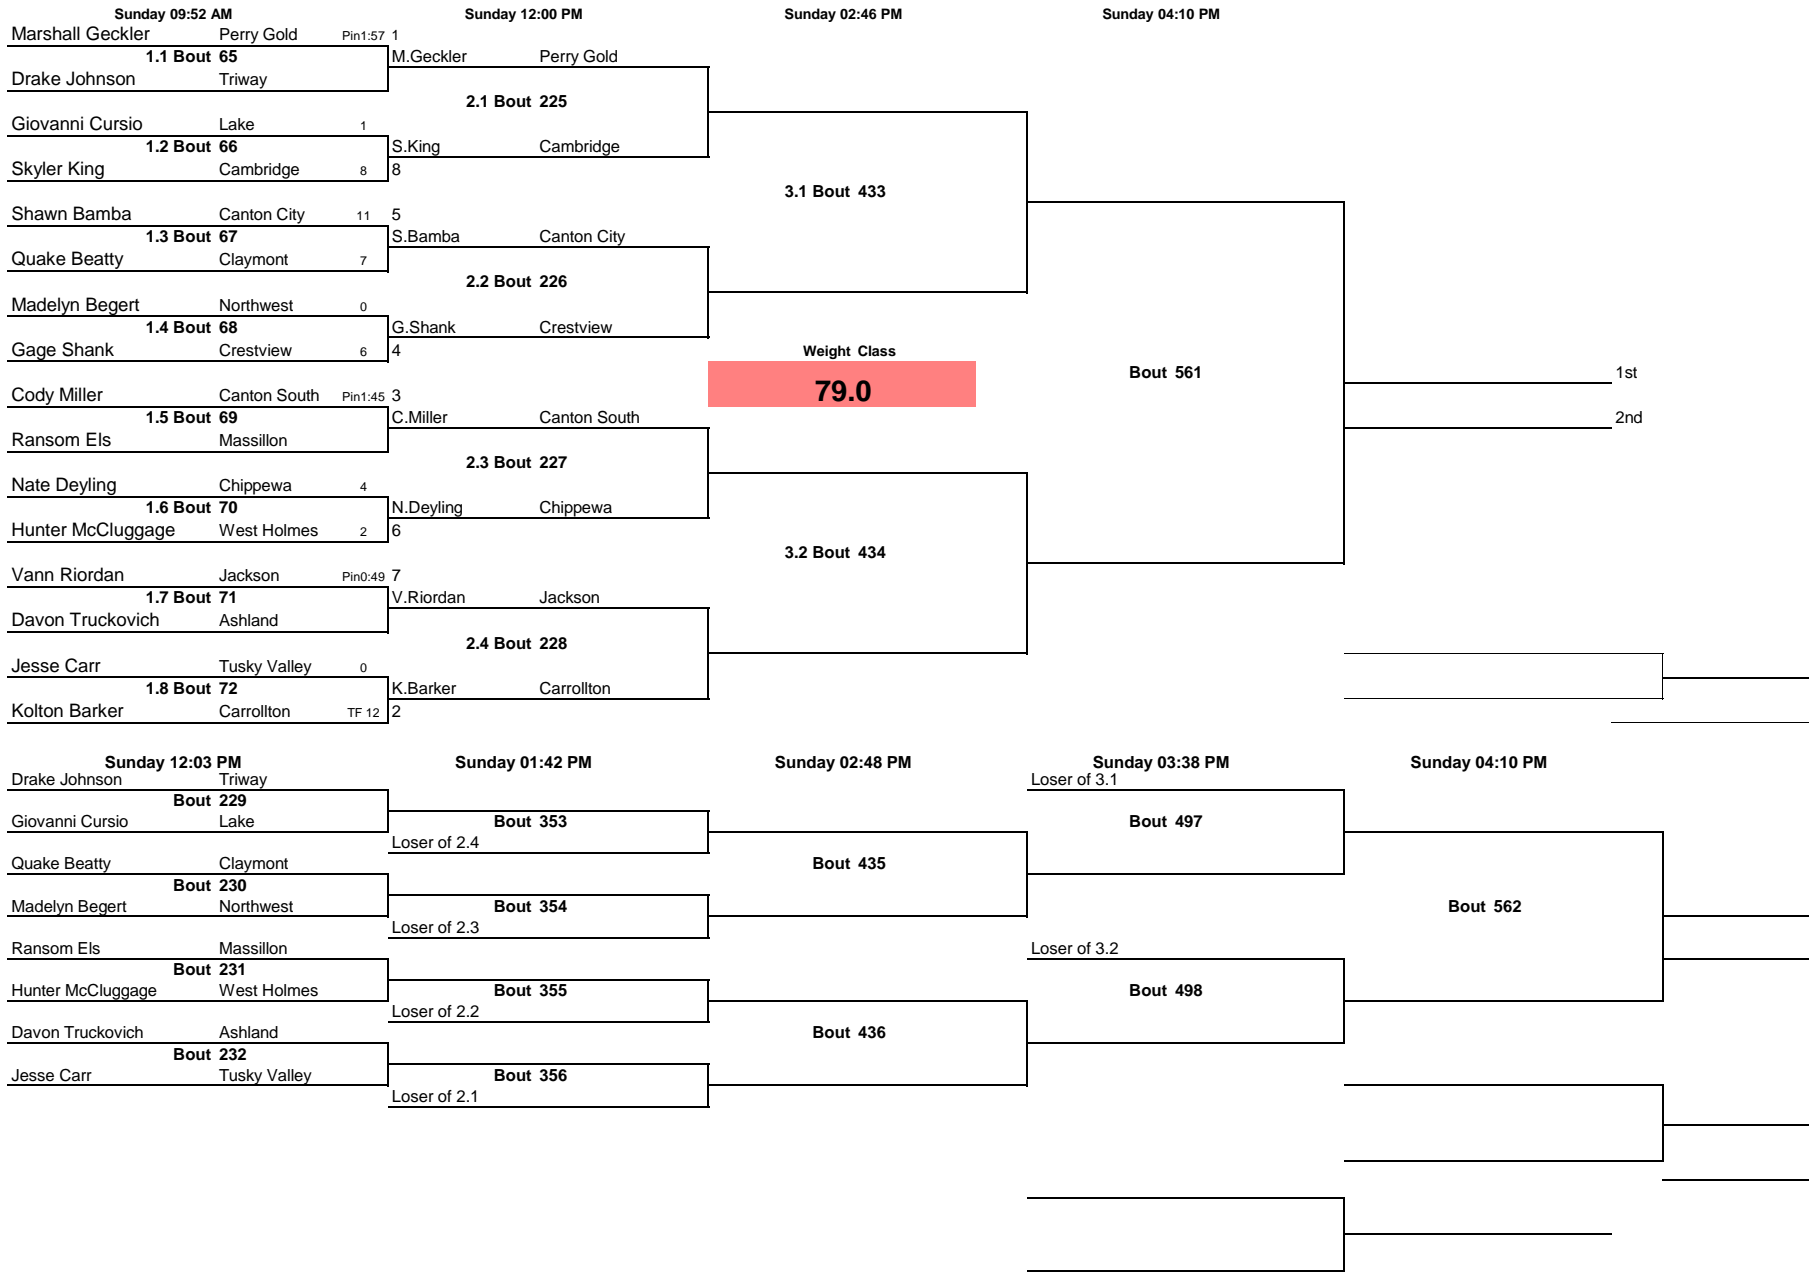

\_\_\_\_\_ 3rd

\_\_\_\_\_ 4th

\_\_\_\_\_  
\_\_\_\_\_

Note: All TIMES are ESTIMATES ONLY

OYWA District 2018

Note: All TIMES are ESTIMATES ONLY

OYWA District 2018

\_\_\_\_\_  
\_\_\_\_\_