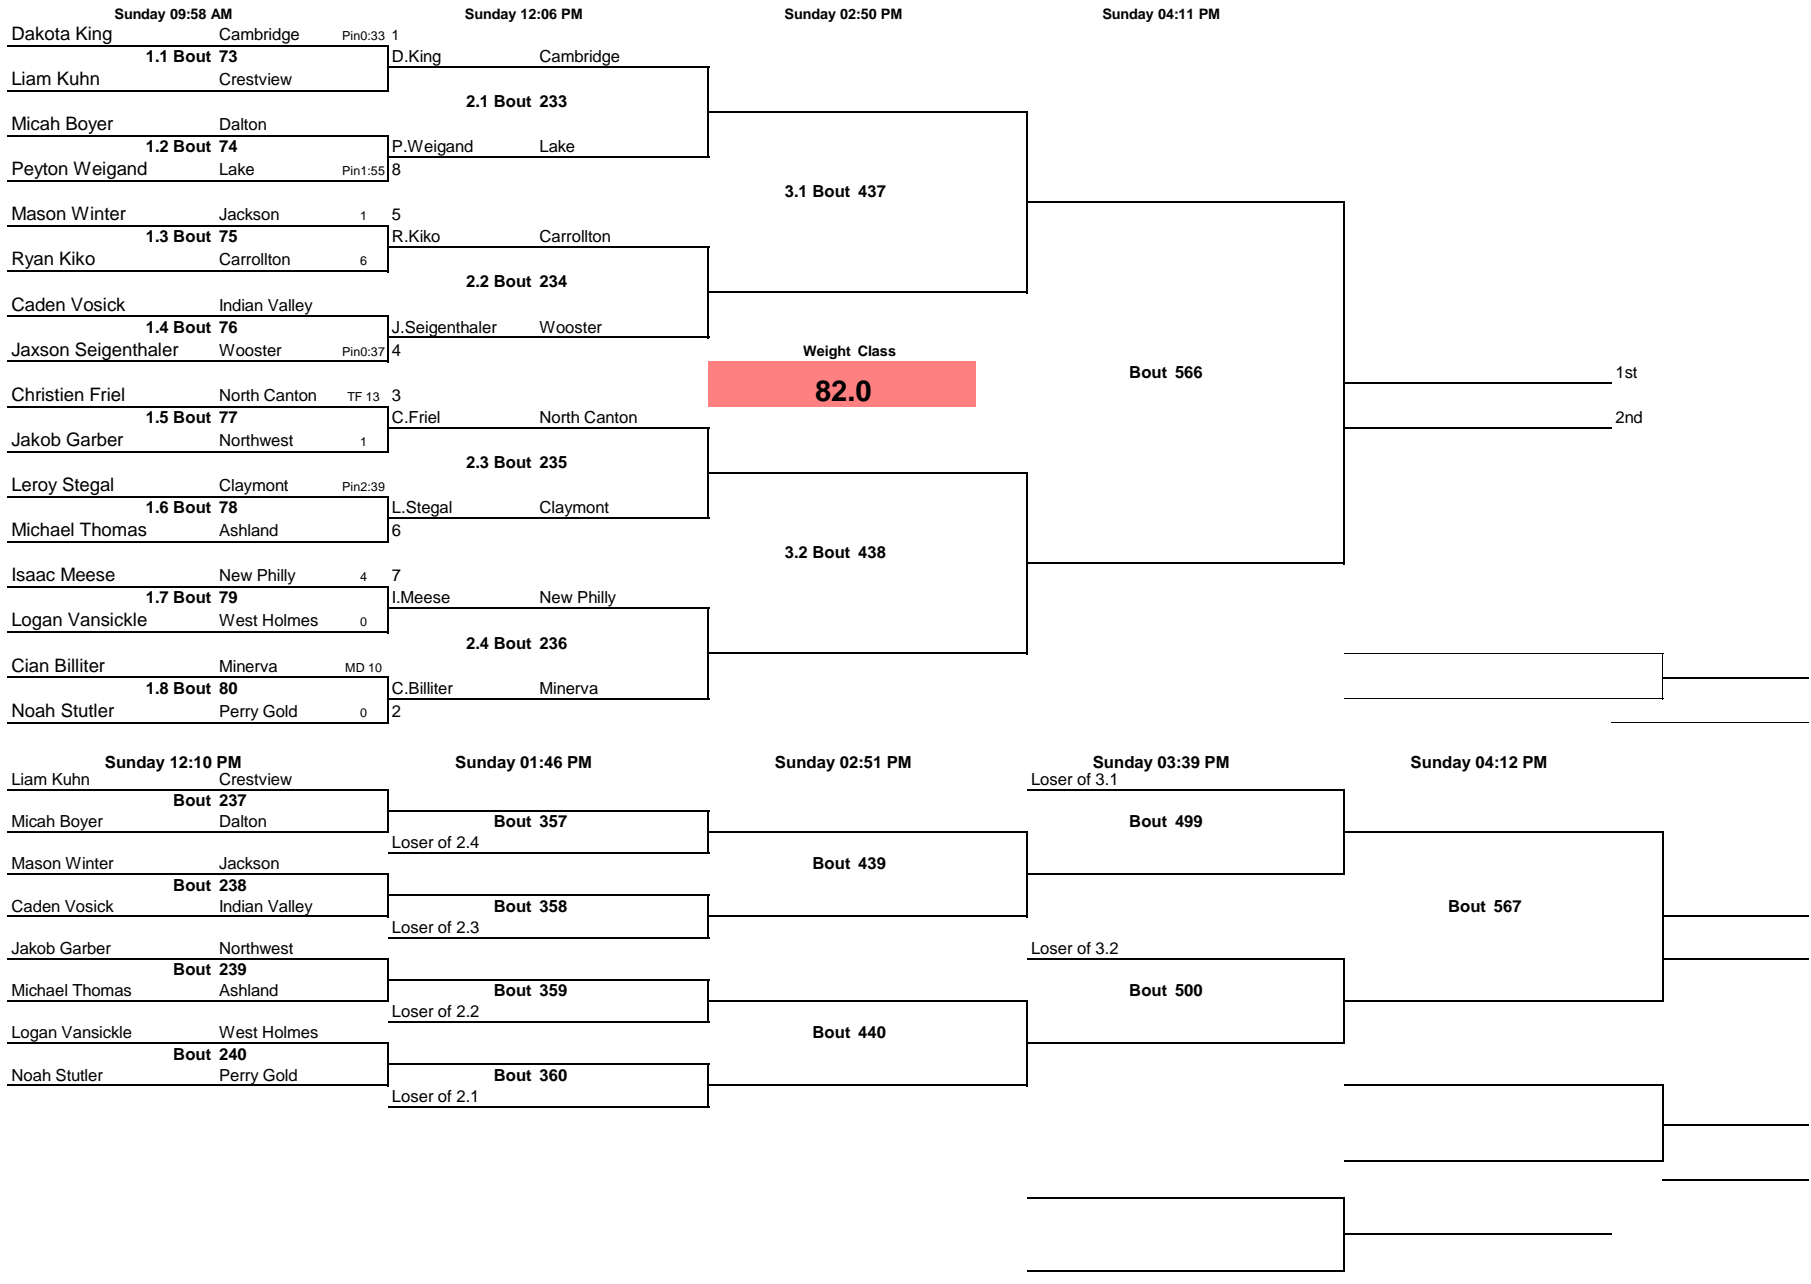

Note: All TIMES are ESTIMATES ONLY

OYWA District 2018