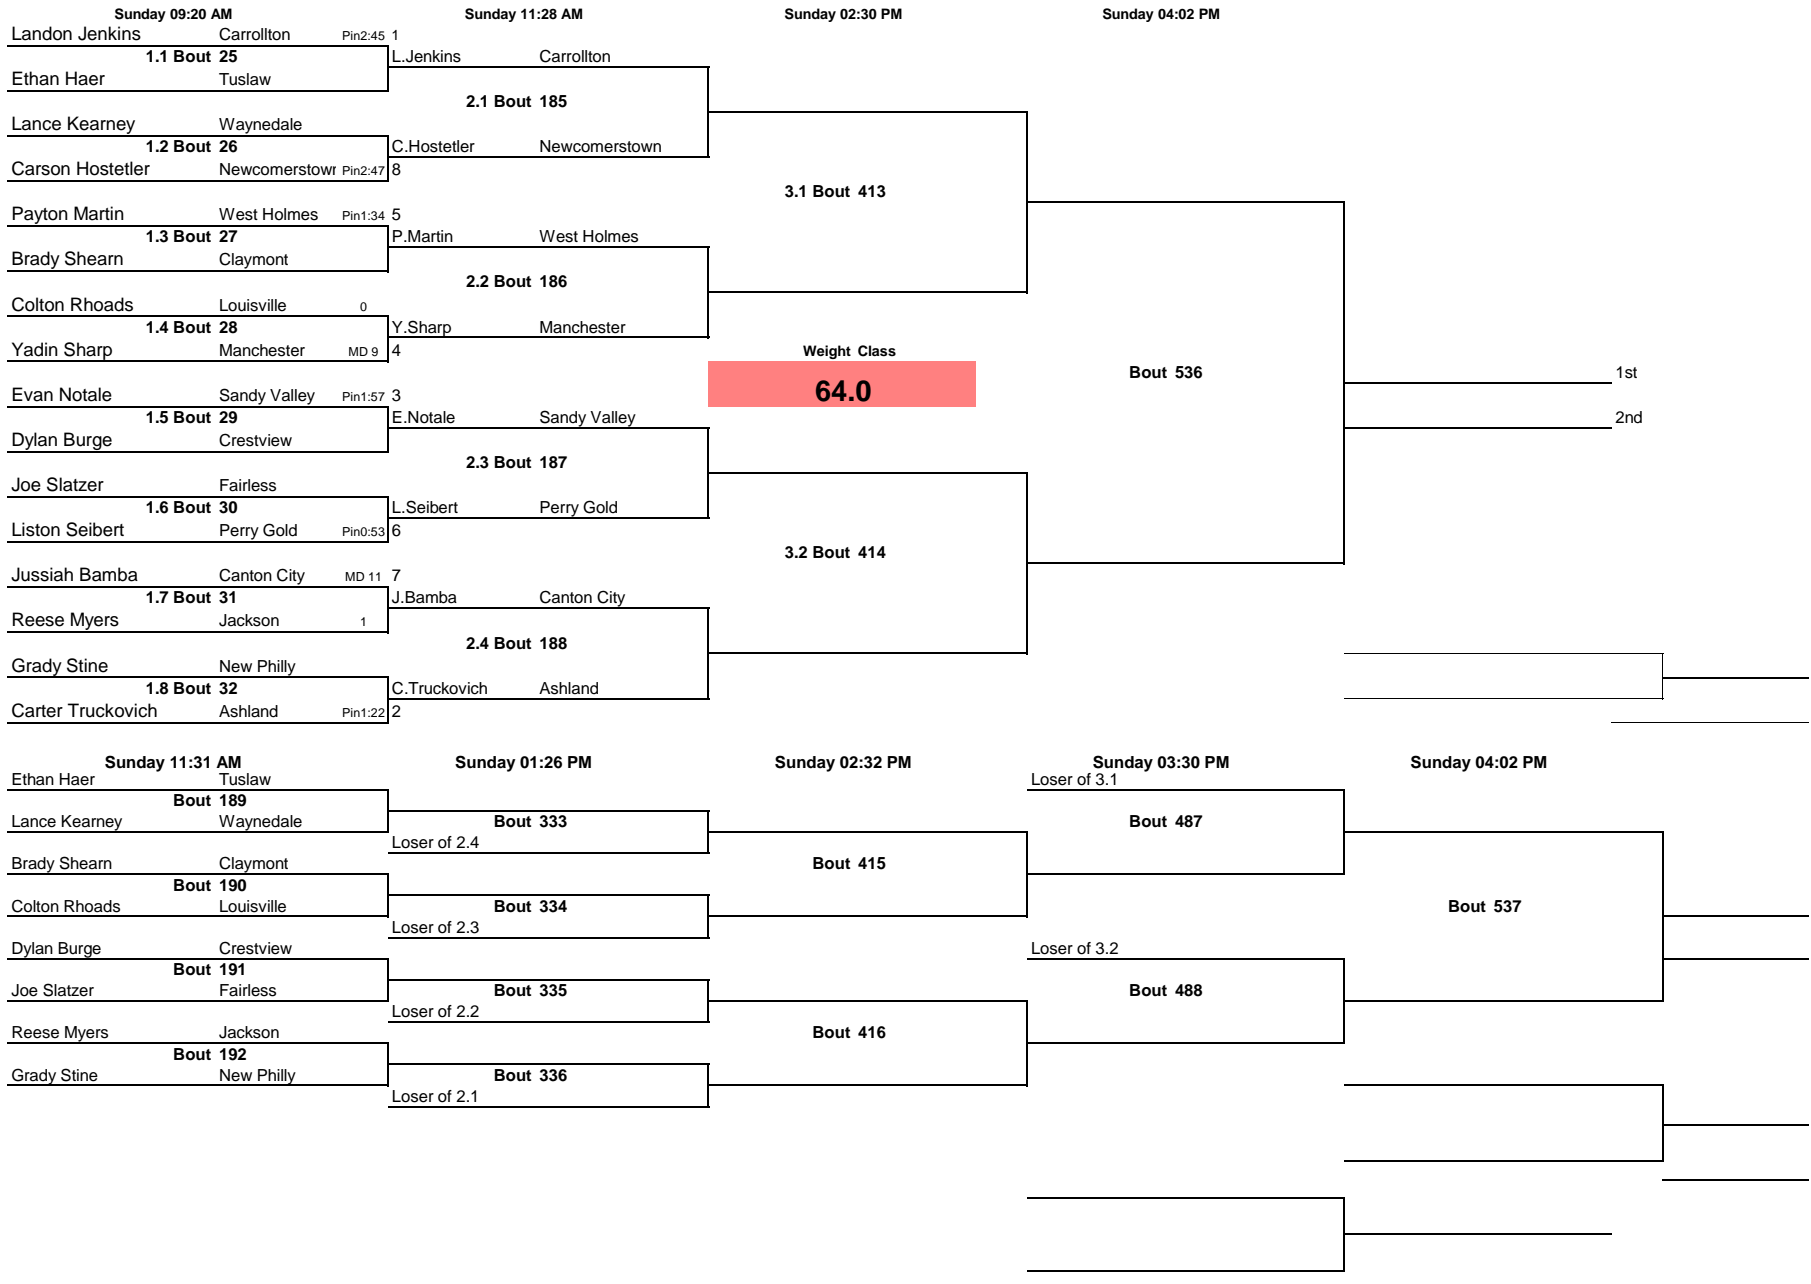

OYWA District 2018

Note: All TIMES are ESTIMATES ONLY

OYWA District 2018

\_\_\_\_\_  
\_\_\_\_\_

\_\_\_\_\_ 3rd  
\_\_\_\_\_ 4th

\_\_\_\_\_  
\_\_\_\_\_

Note: All TIMES are ESTIMATES ONLY

OYWA District 2018