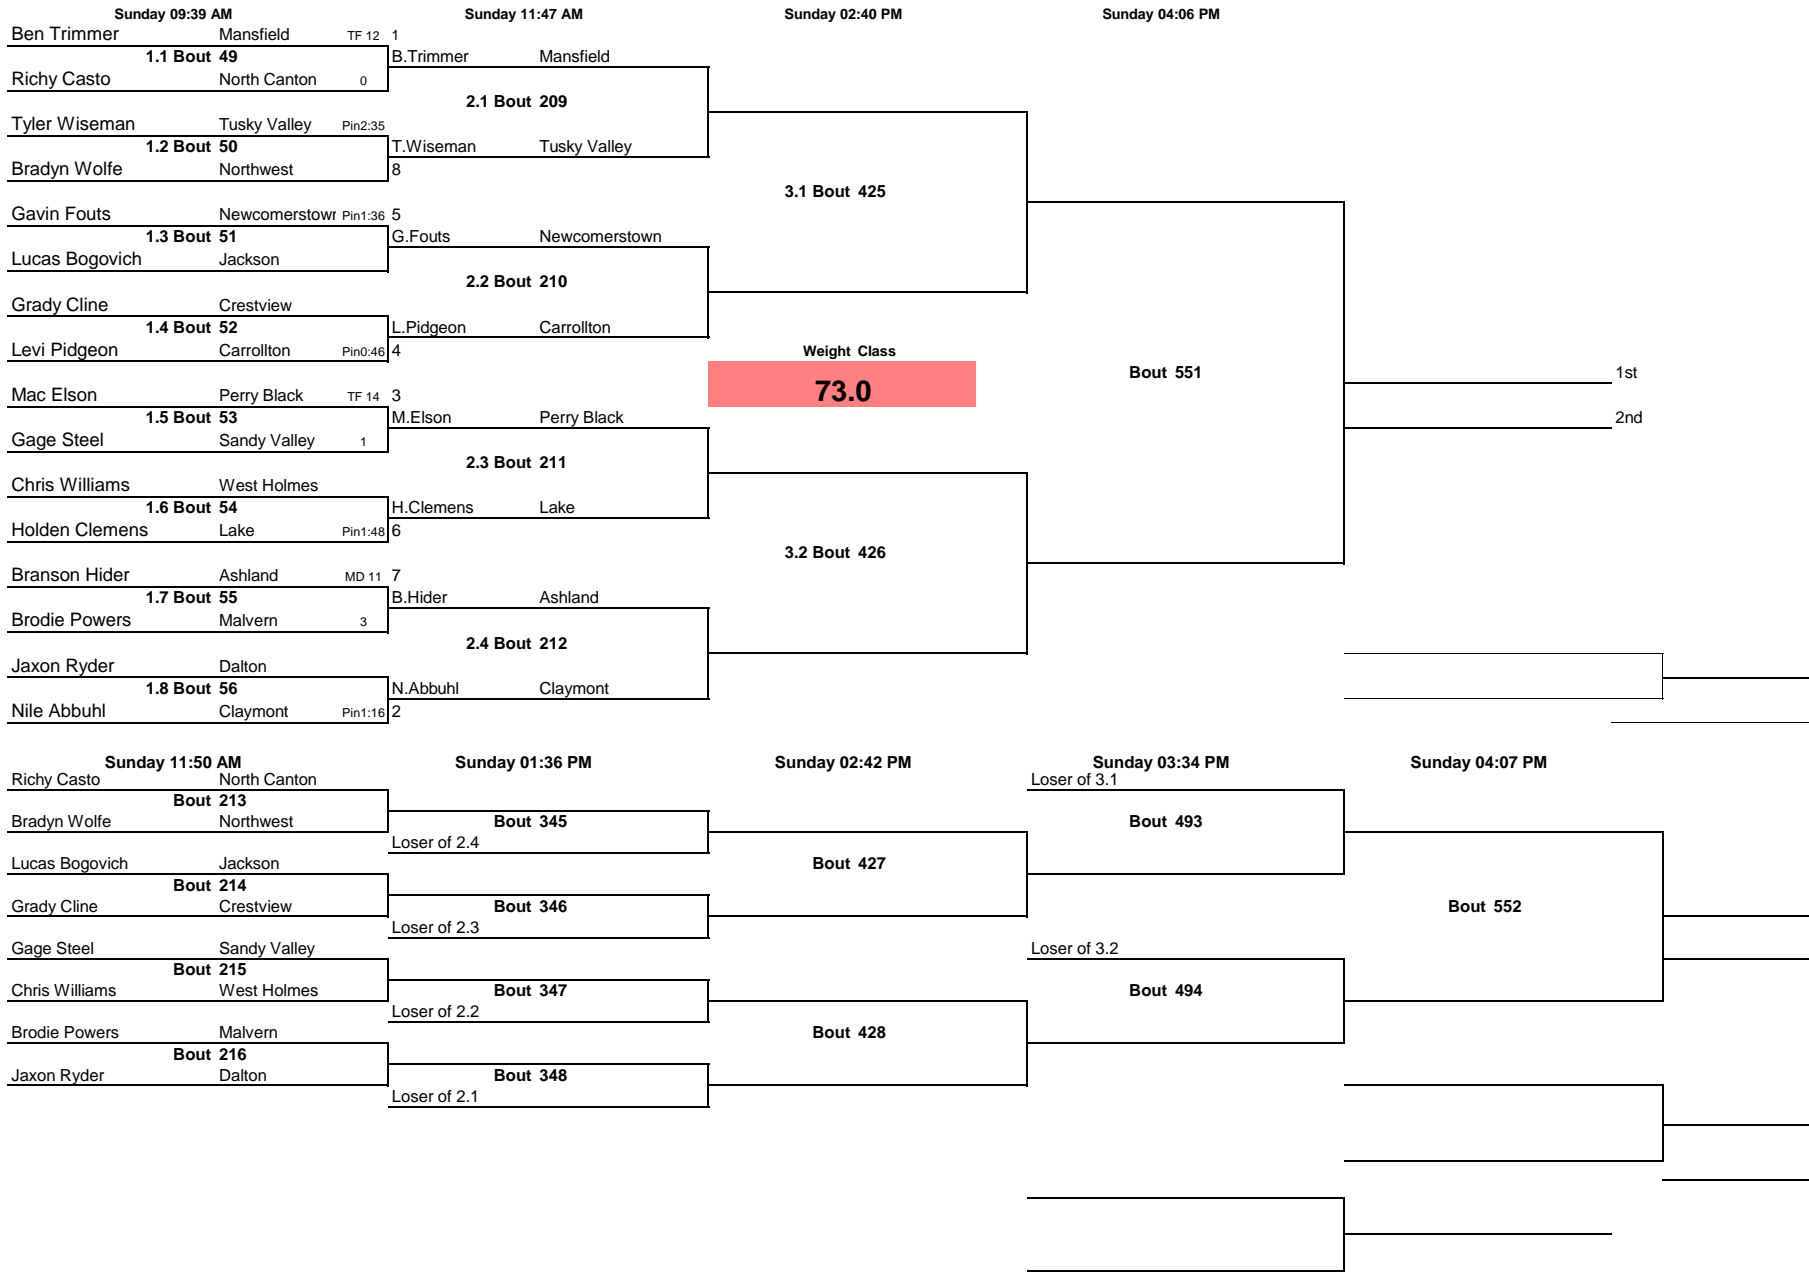

Note: All TIMES are ESTIMATES ONLY

OYWA District 2018