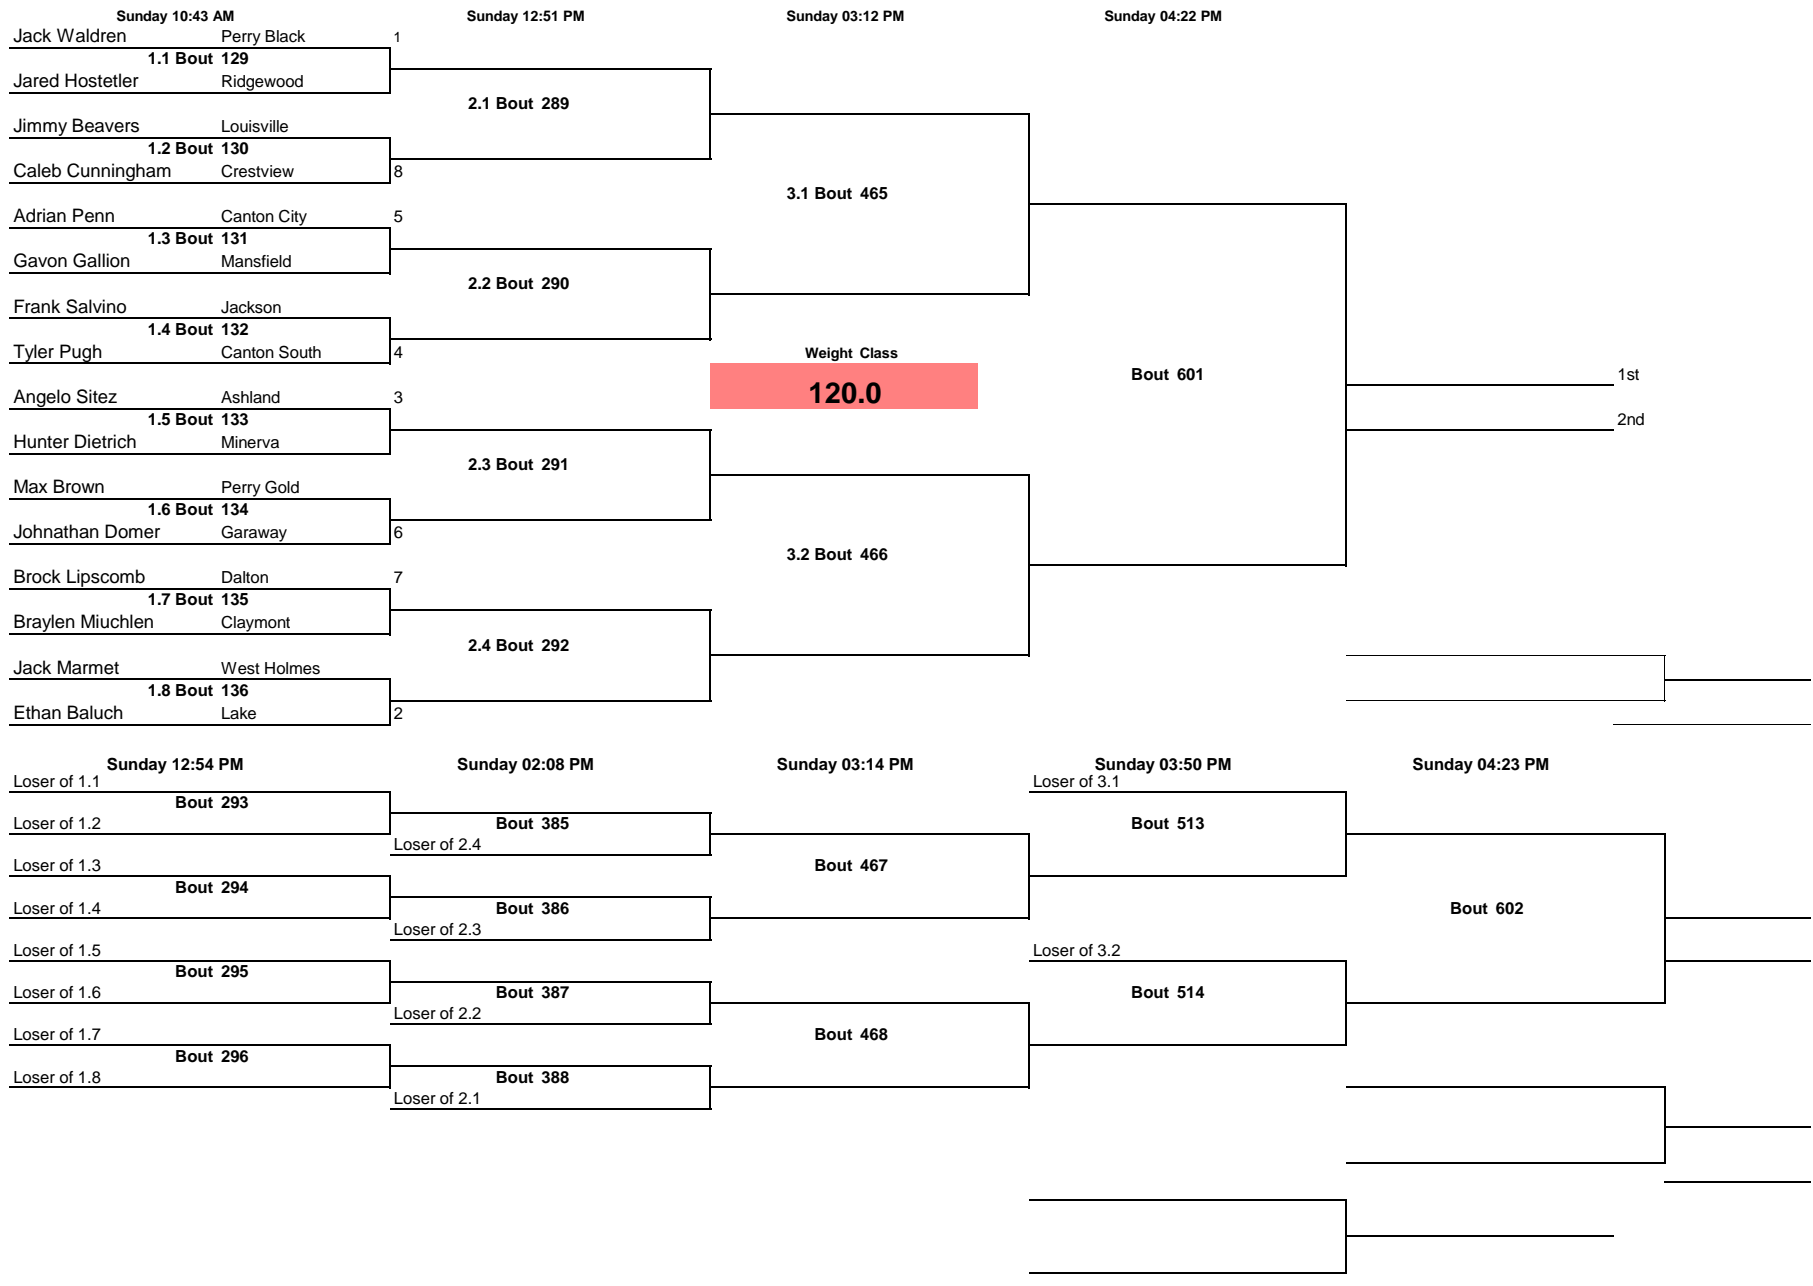

Note: All TIMES are ESTIMATES ONLY

OYWA District 2018