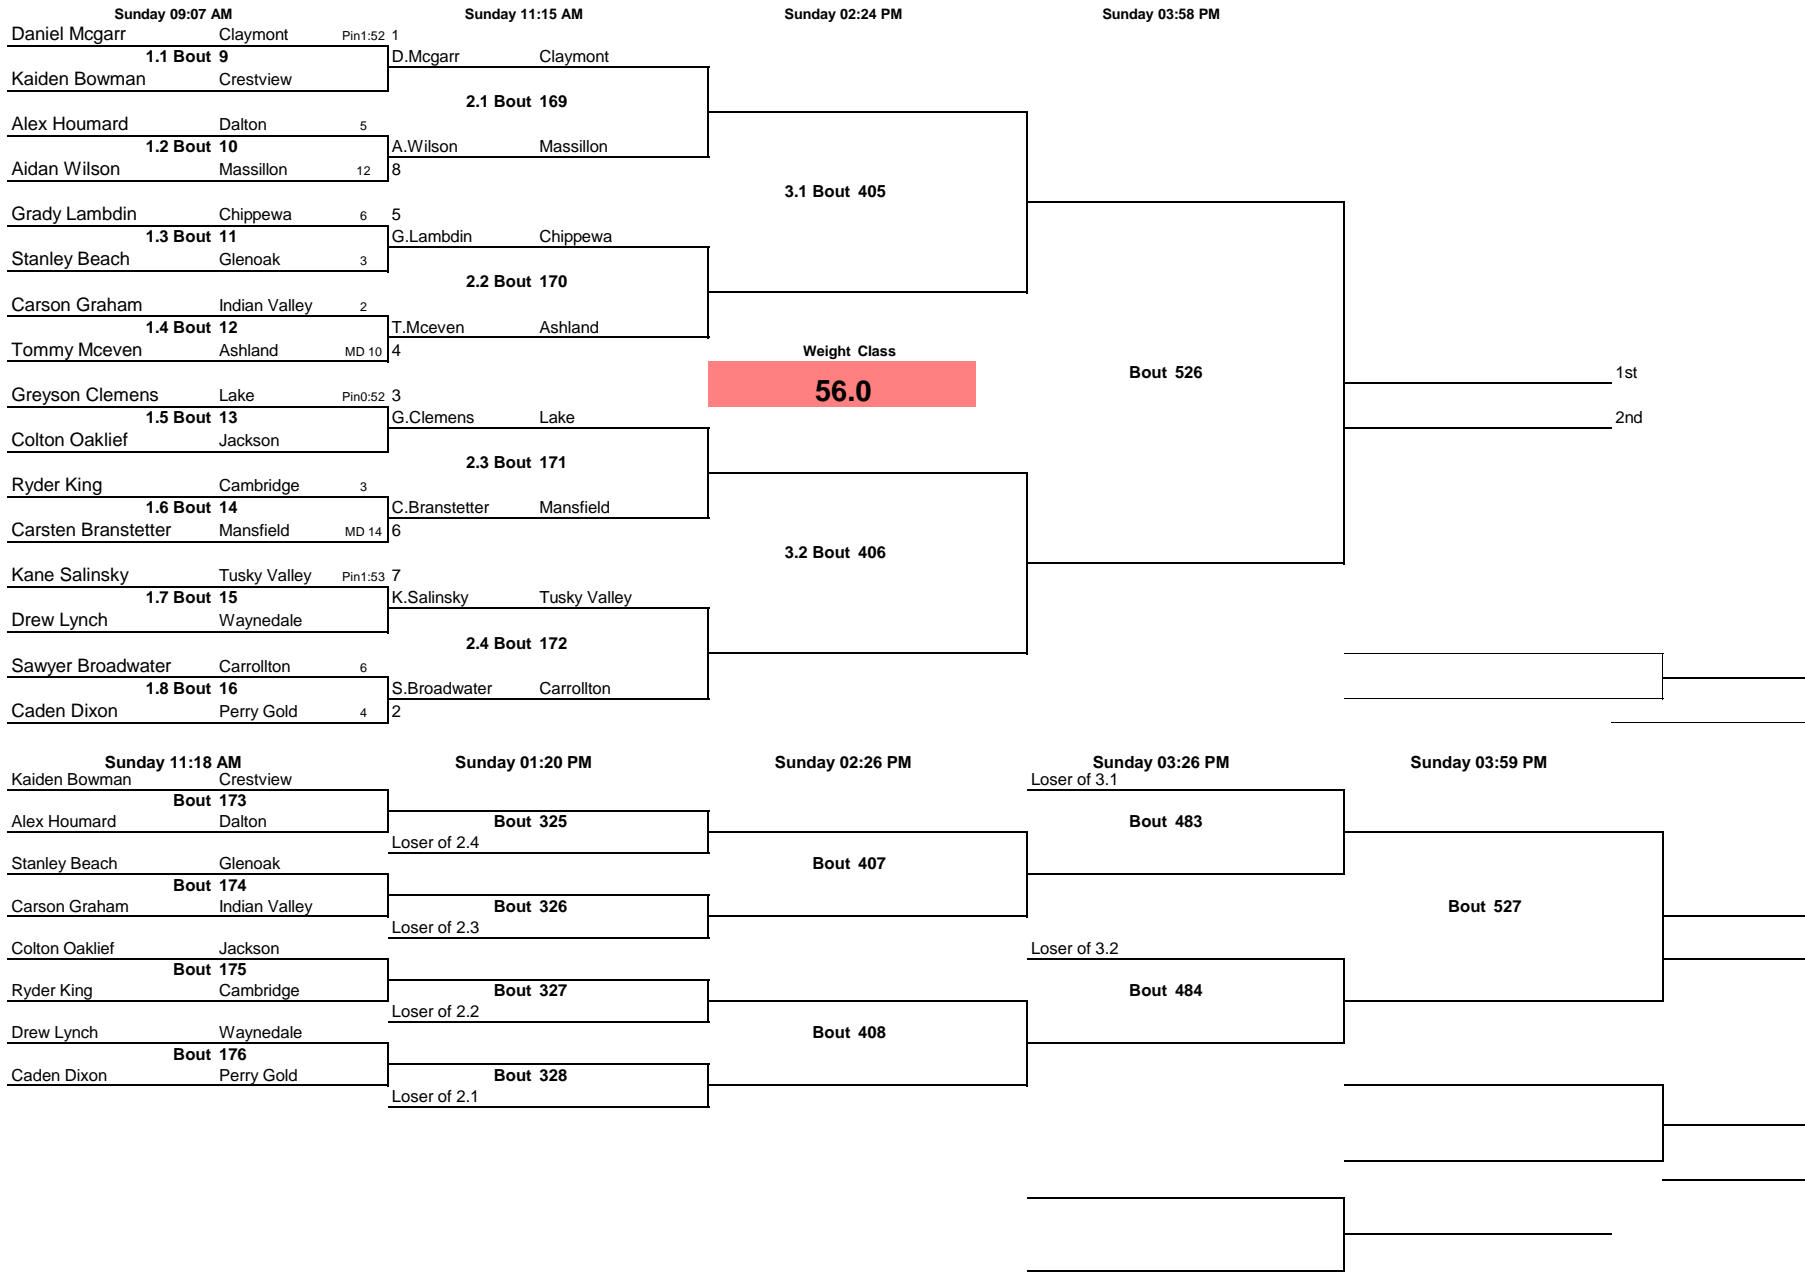

Note: All TIMES are ESTIMATES ONLY

OYWA District 2018