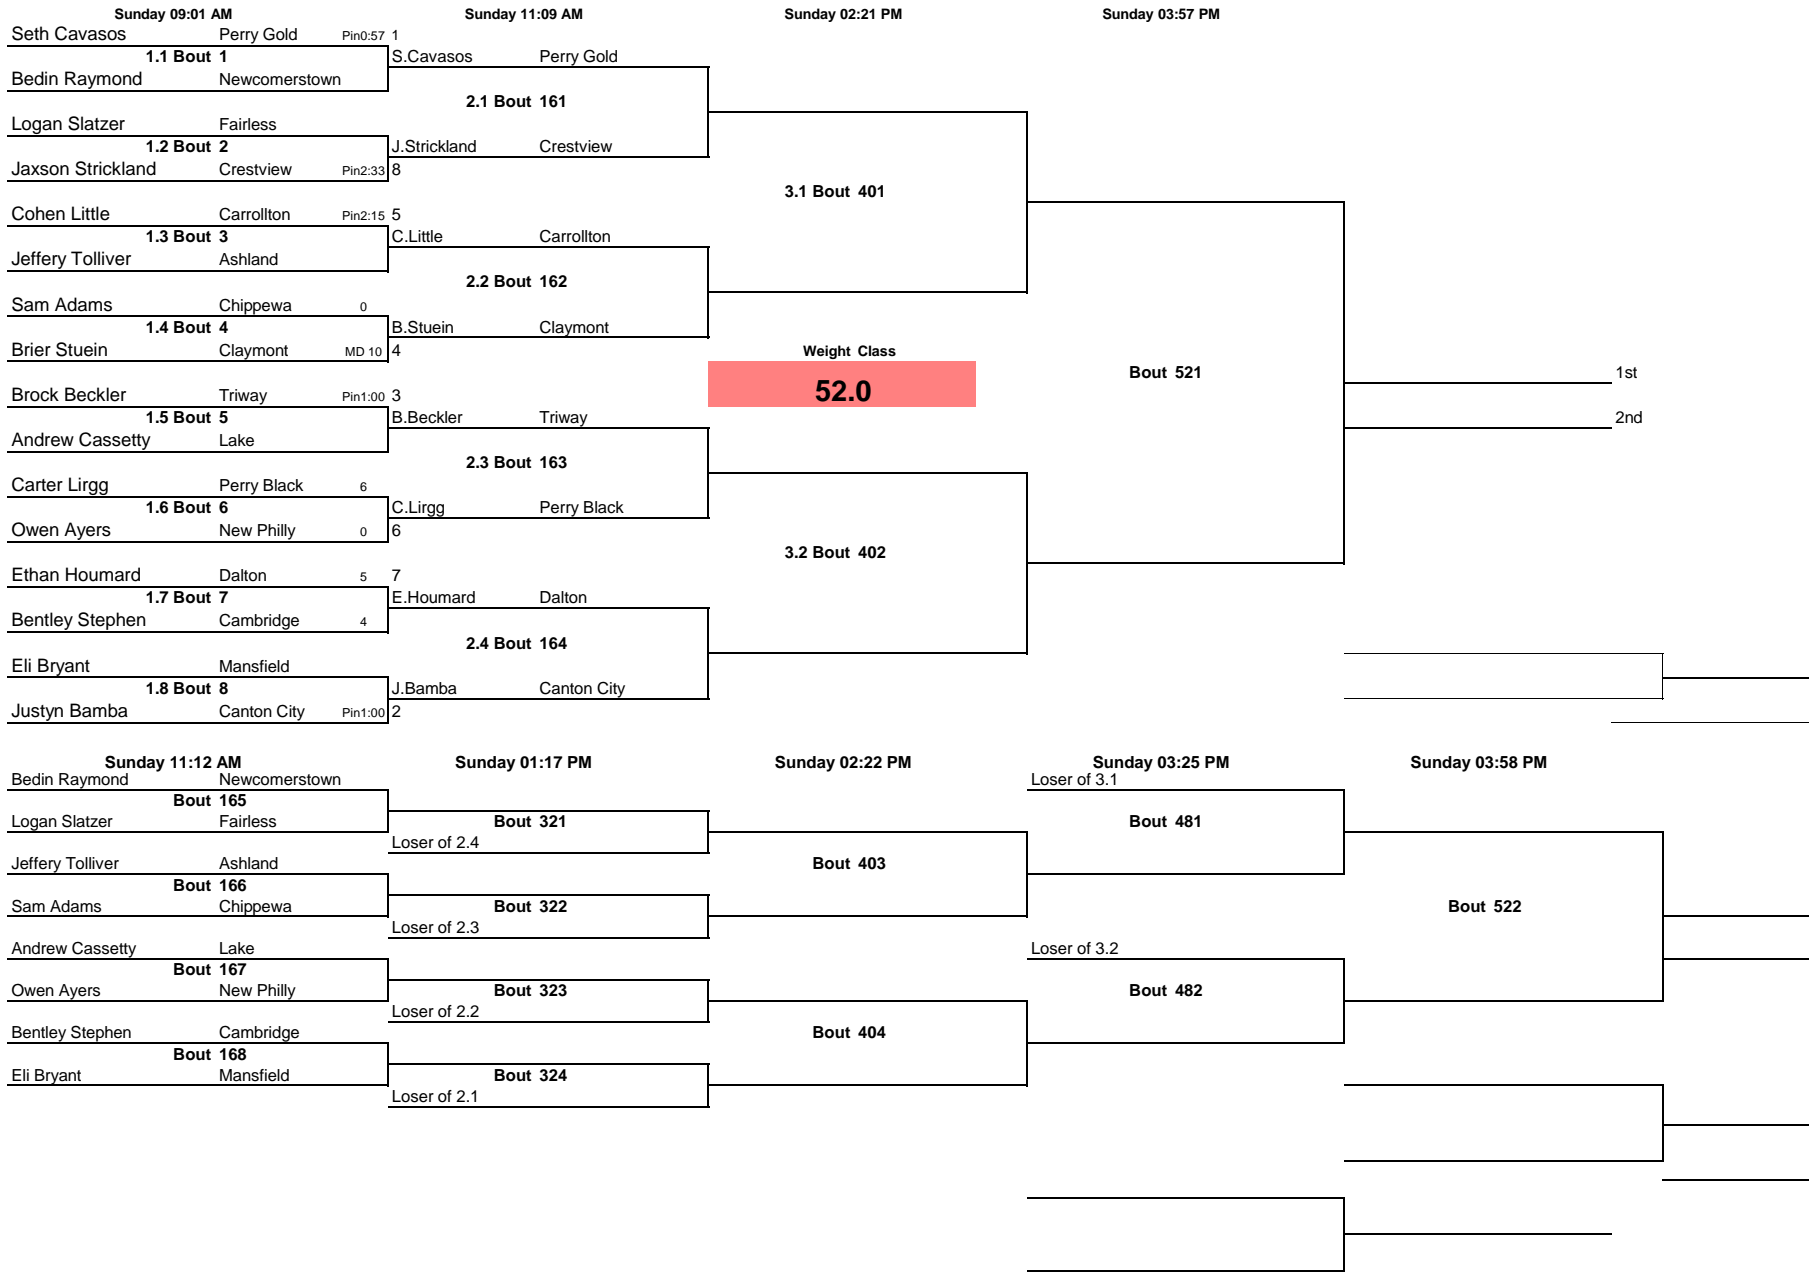

Note: All TIMES are ESTIMATES ONLY

OYWA District 2018

Note: All TIMES are ESTIMATES ONLY

OYWA District 2018

\_\_\_\_\_  
\_\_\_\_\_

\_\_\_\_\_ 3rd

\_\_\_\_\_ 4th

\_\_\_\_\_  
\_\_\_\_\_