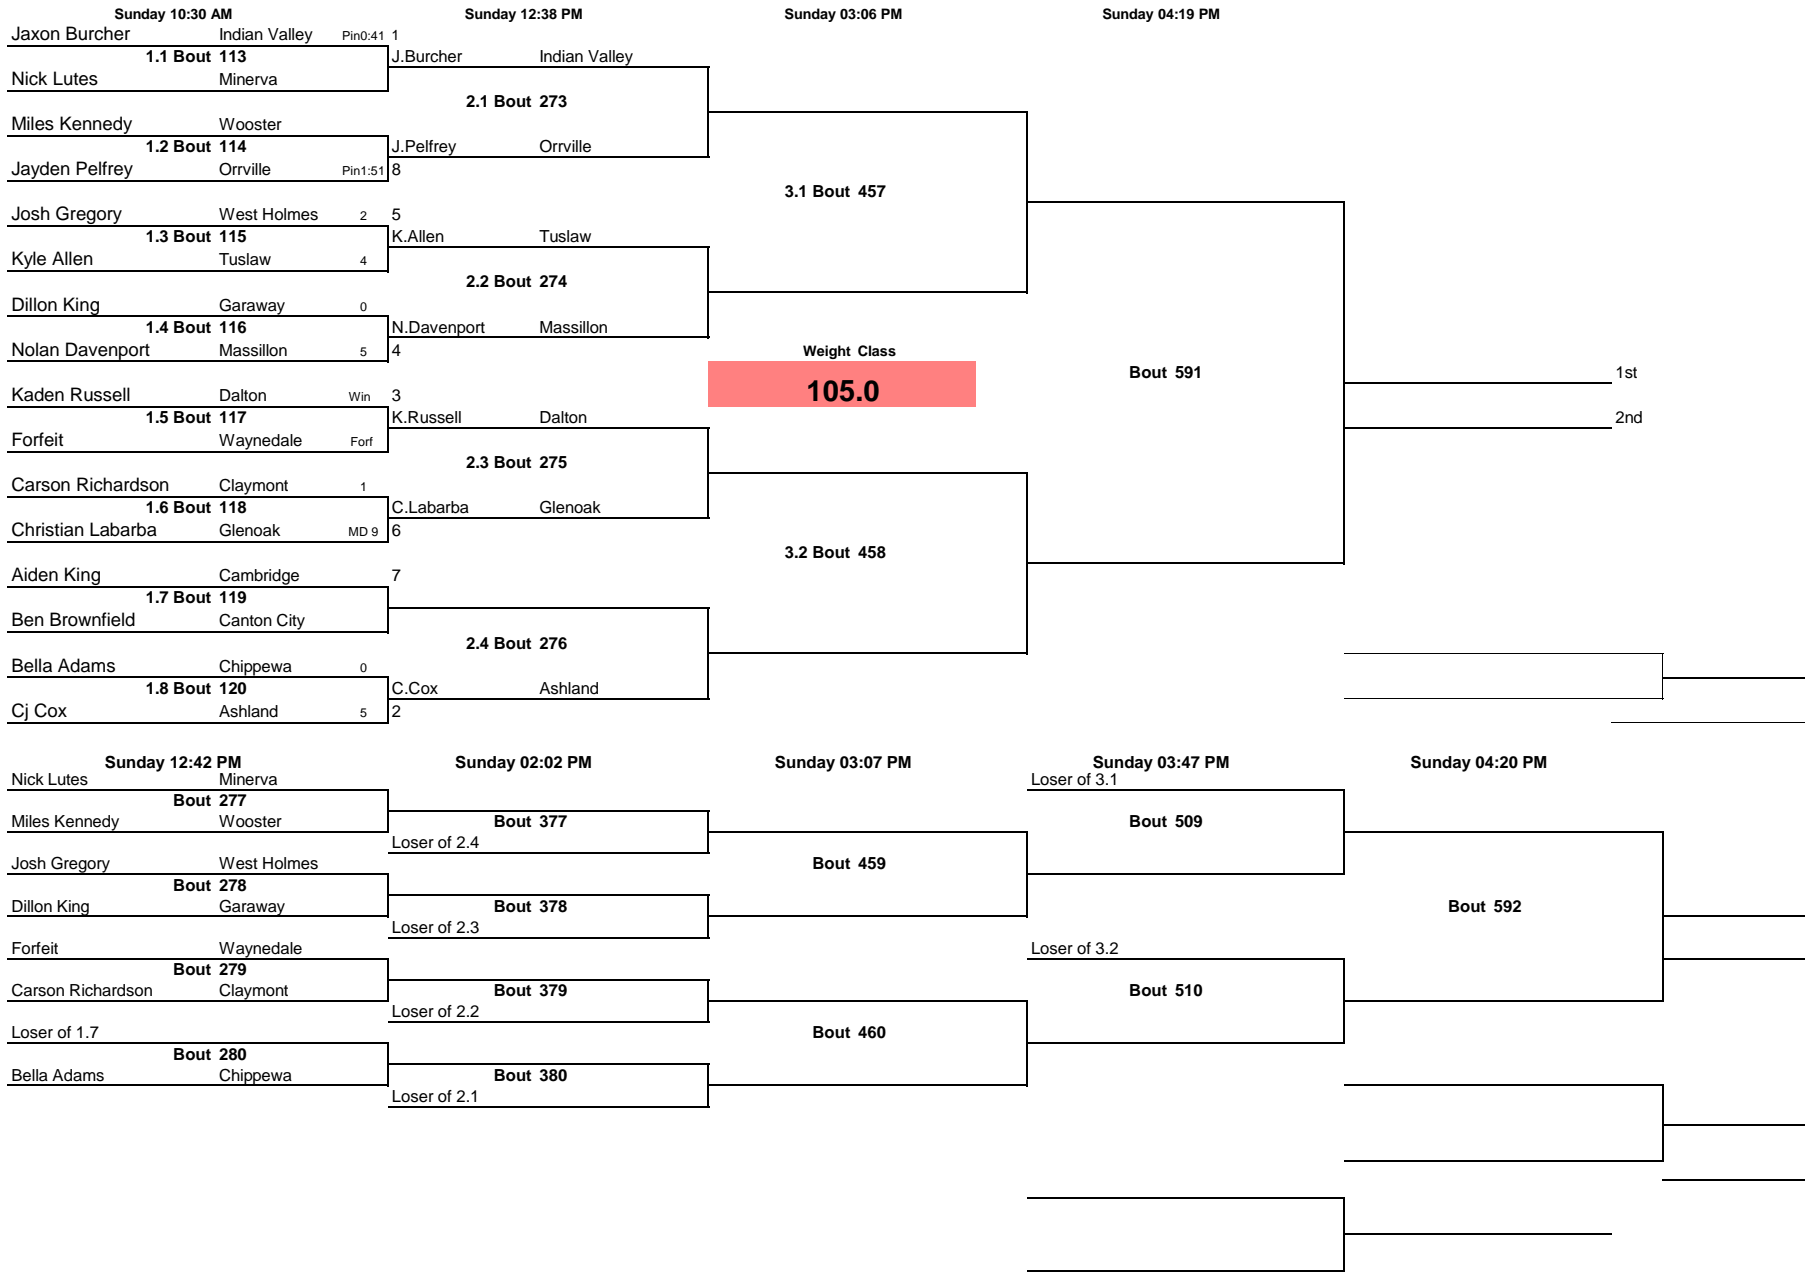

Note: All TIMES are ESTIMATES ONLY

OYWA District 2018