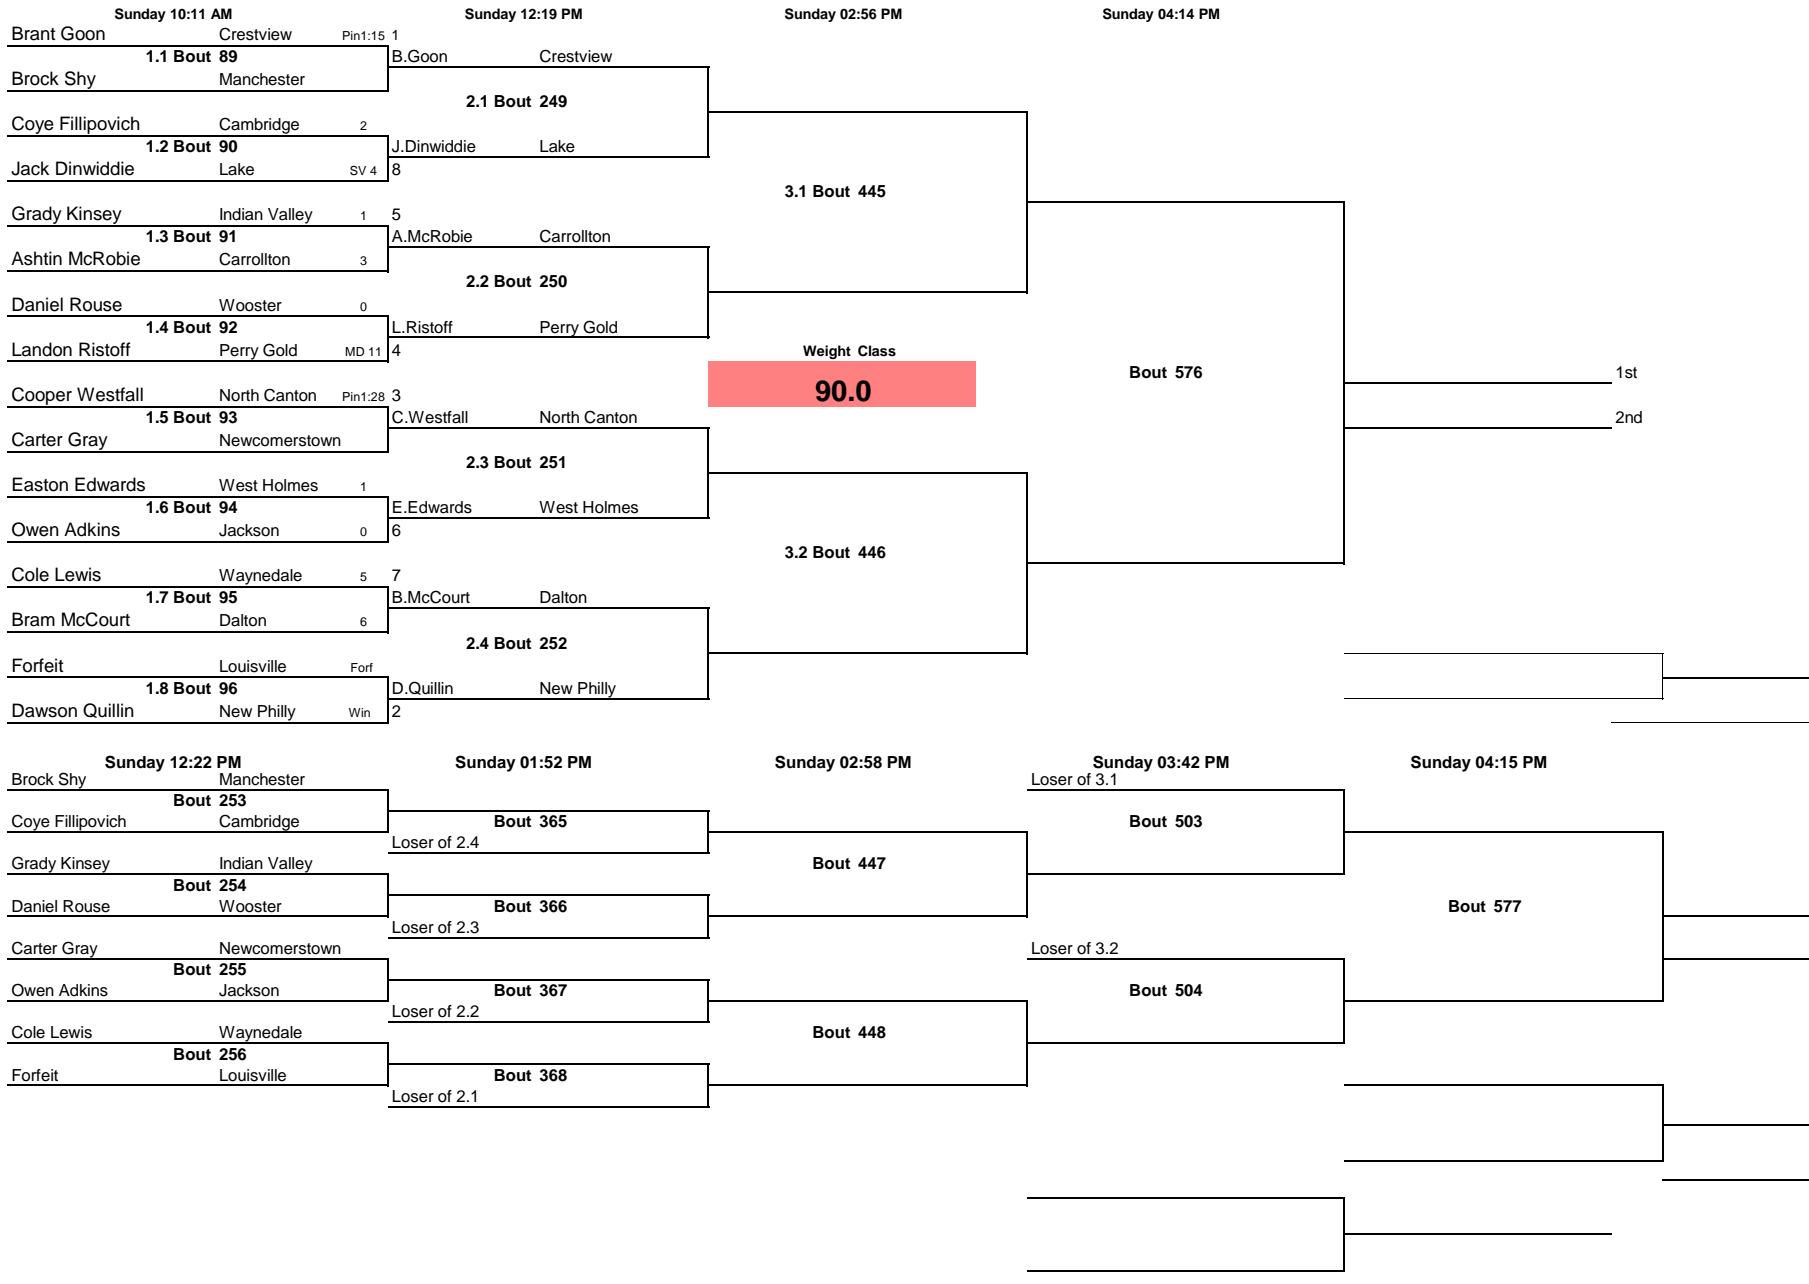

Note: All TIMES are ESTIMATES ONLY

OYWA District 2018