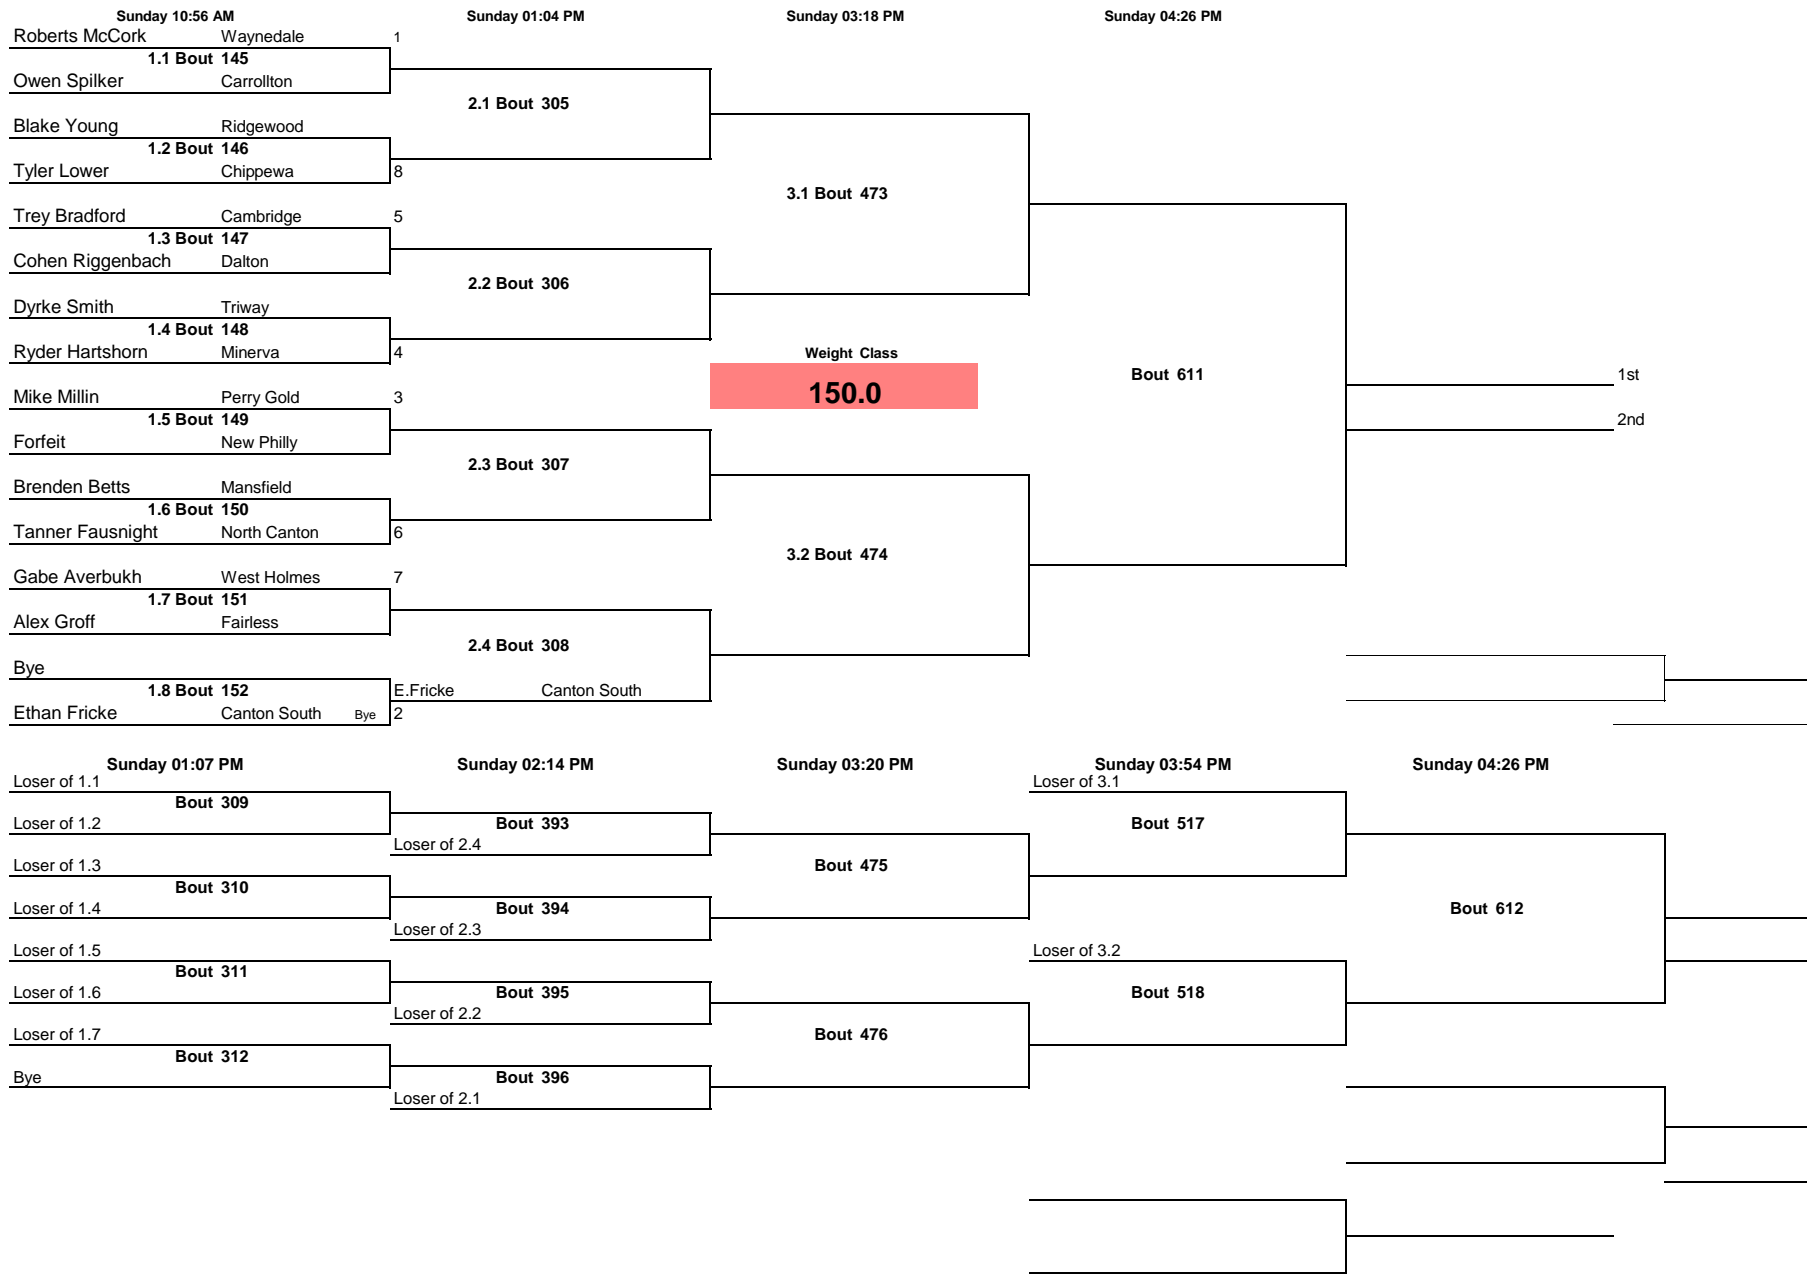

Note: All TIMES are ESTIMATES ONLY

OYWA District 2018

\_\_\_\_\_  
\_\_\_\_\_

\_\_\_\_\_ 3rd  
\_\_\_\_\_ 4th

\_\_\_\_\_  
\_\_\_\_\_

Note: All TIMES are ESTIMATES ONLY

OYWA District 2018

Note: All TIMES are ESTIMATES ONLY