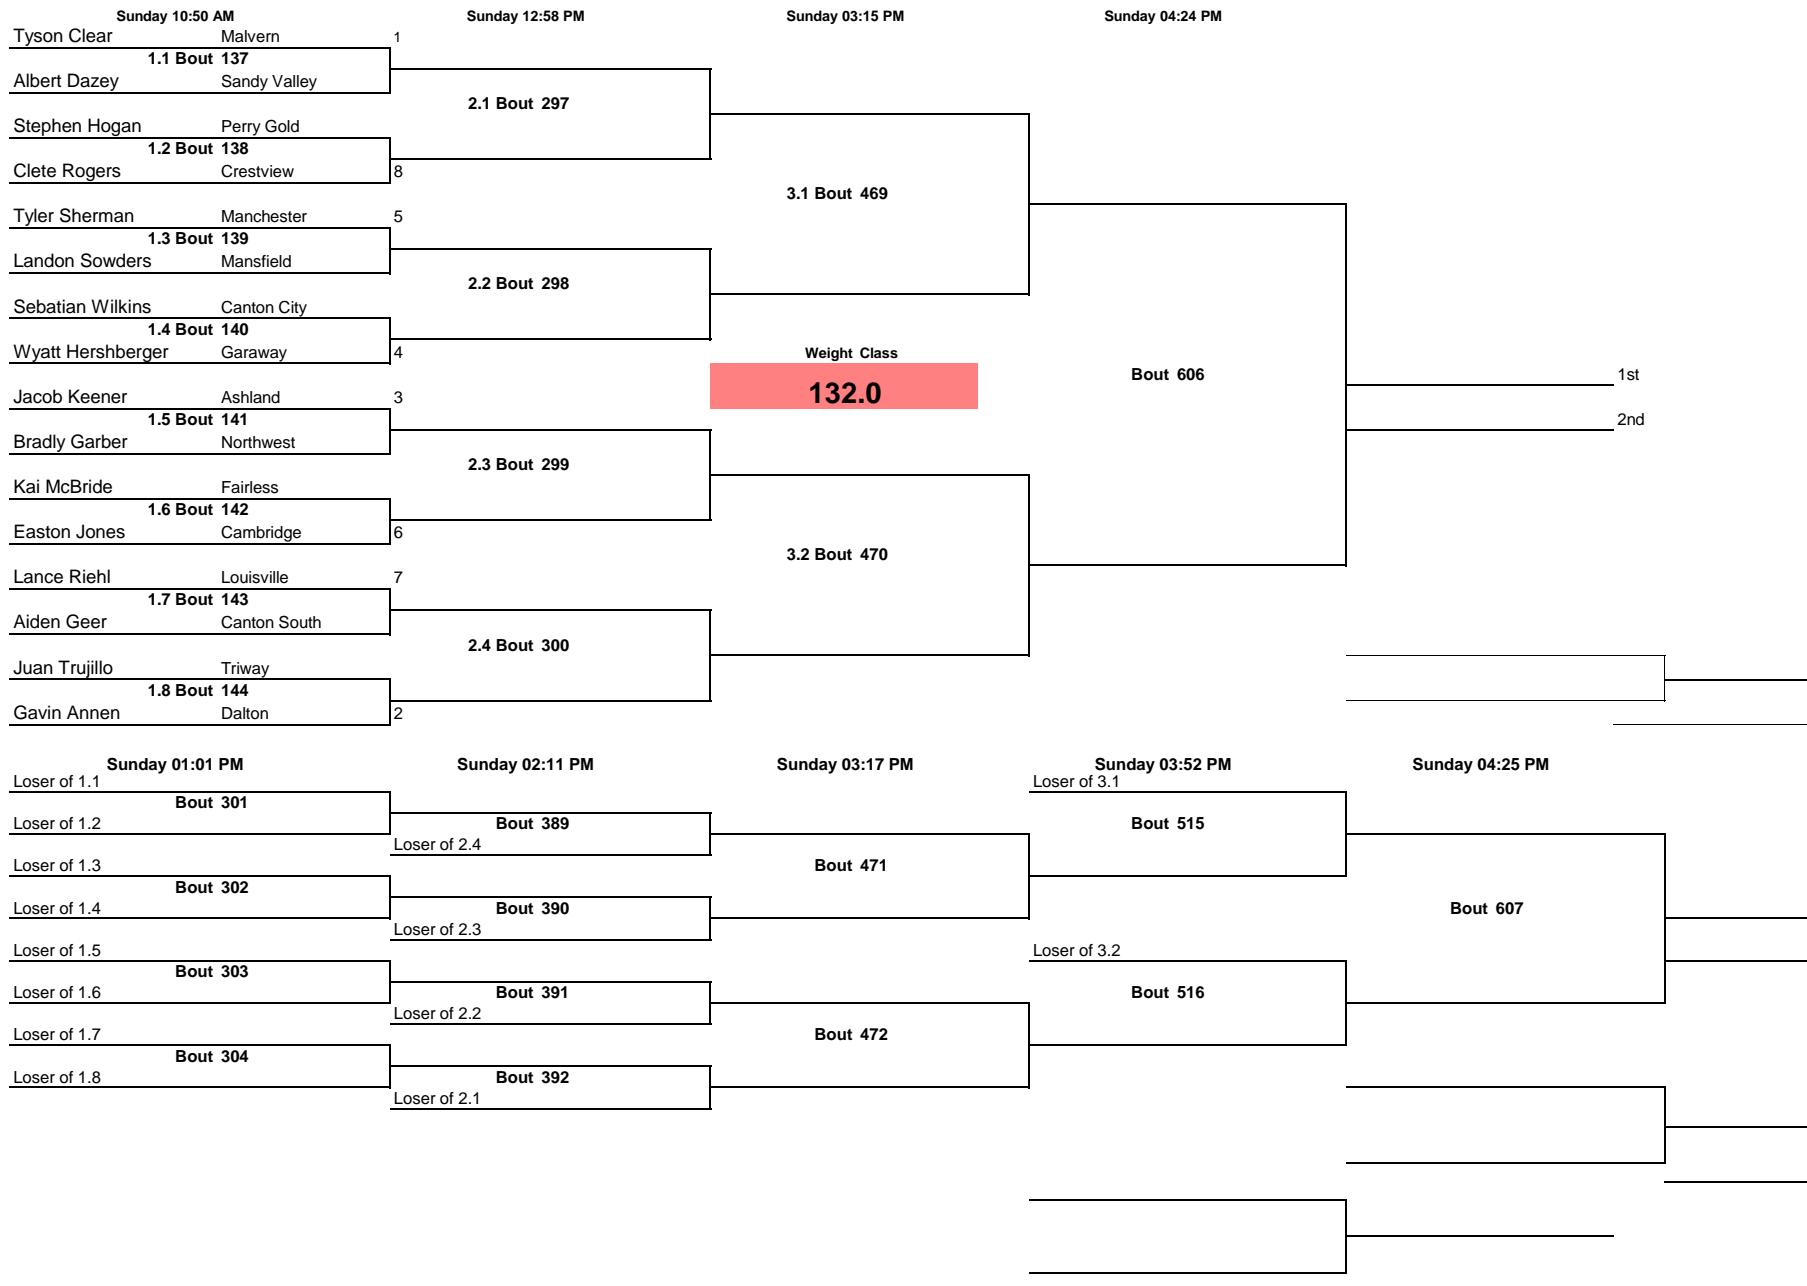

OYWA District 2018

Note: All TIMES are ESTIMATES ONLY

OYWA District 2018

\_\_\_\_\_  
\_\_\_\_\_

\_\_\_\_\_ 3rd  
\_\_\_\_\_ 4th

\_\_\_\_\_  
\_\_\_\_\_

Note: All TIMES are ESTIMATES ONLY

OYWA District 2018