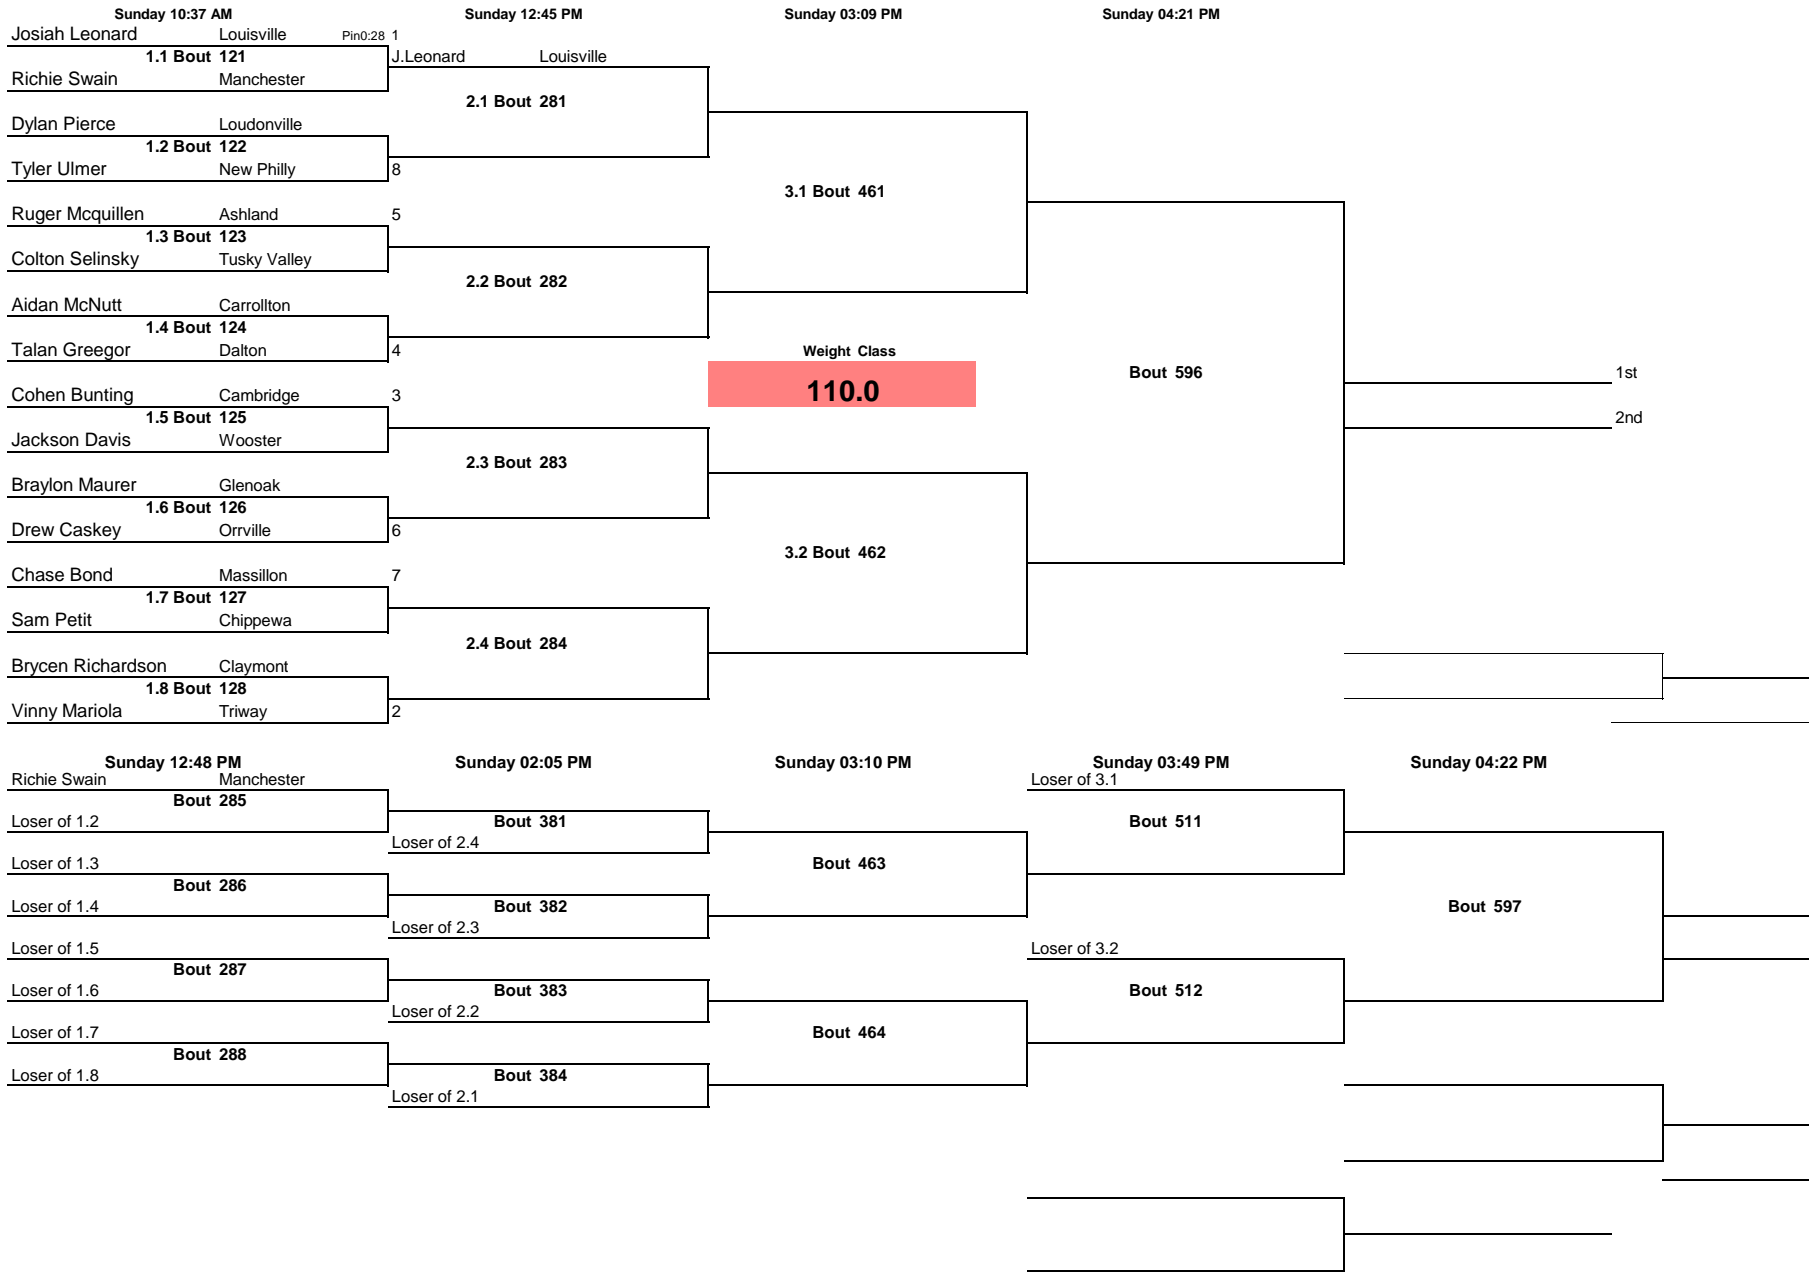

Note: All TIMES are ESTIMATES ONLY

OYWA District 2018