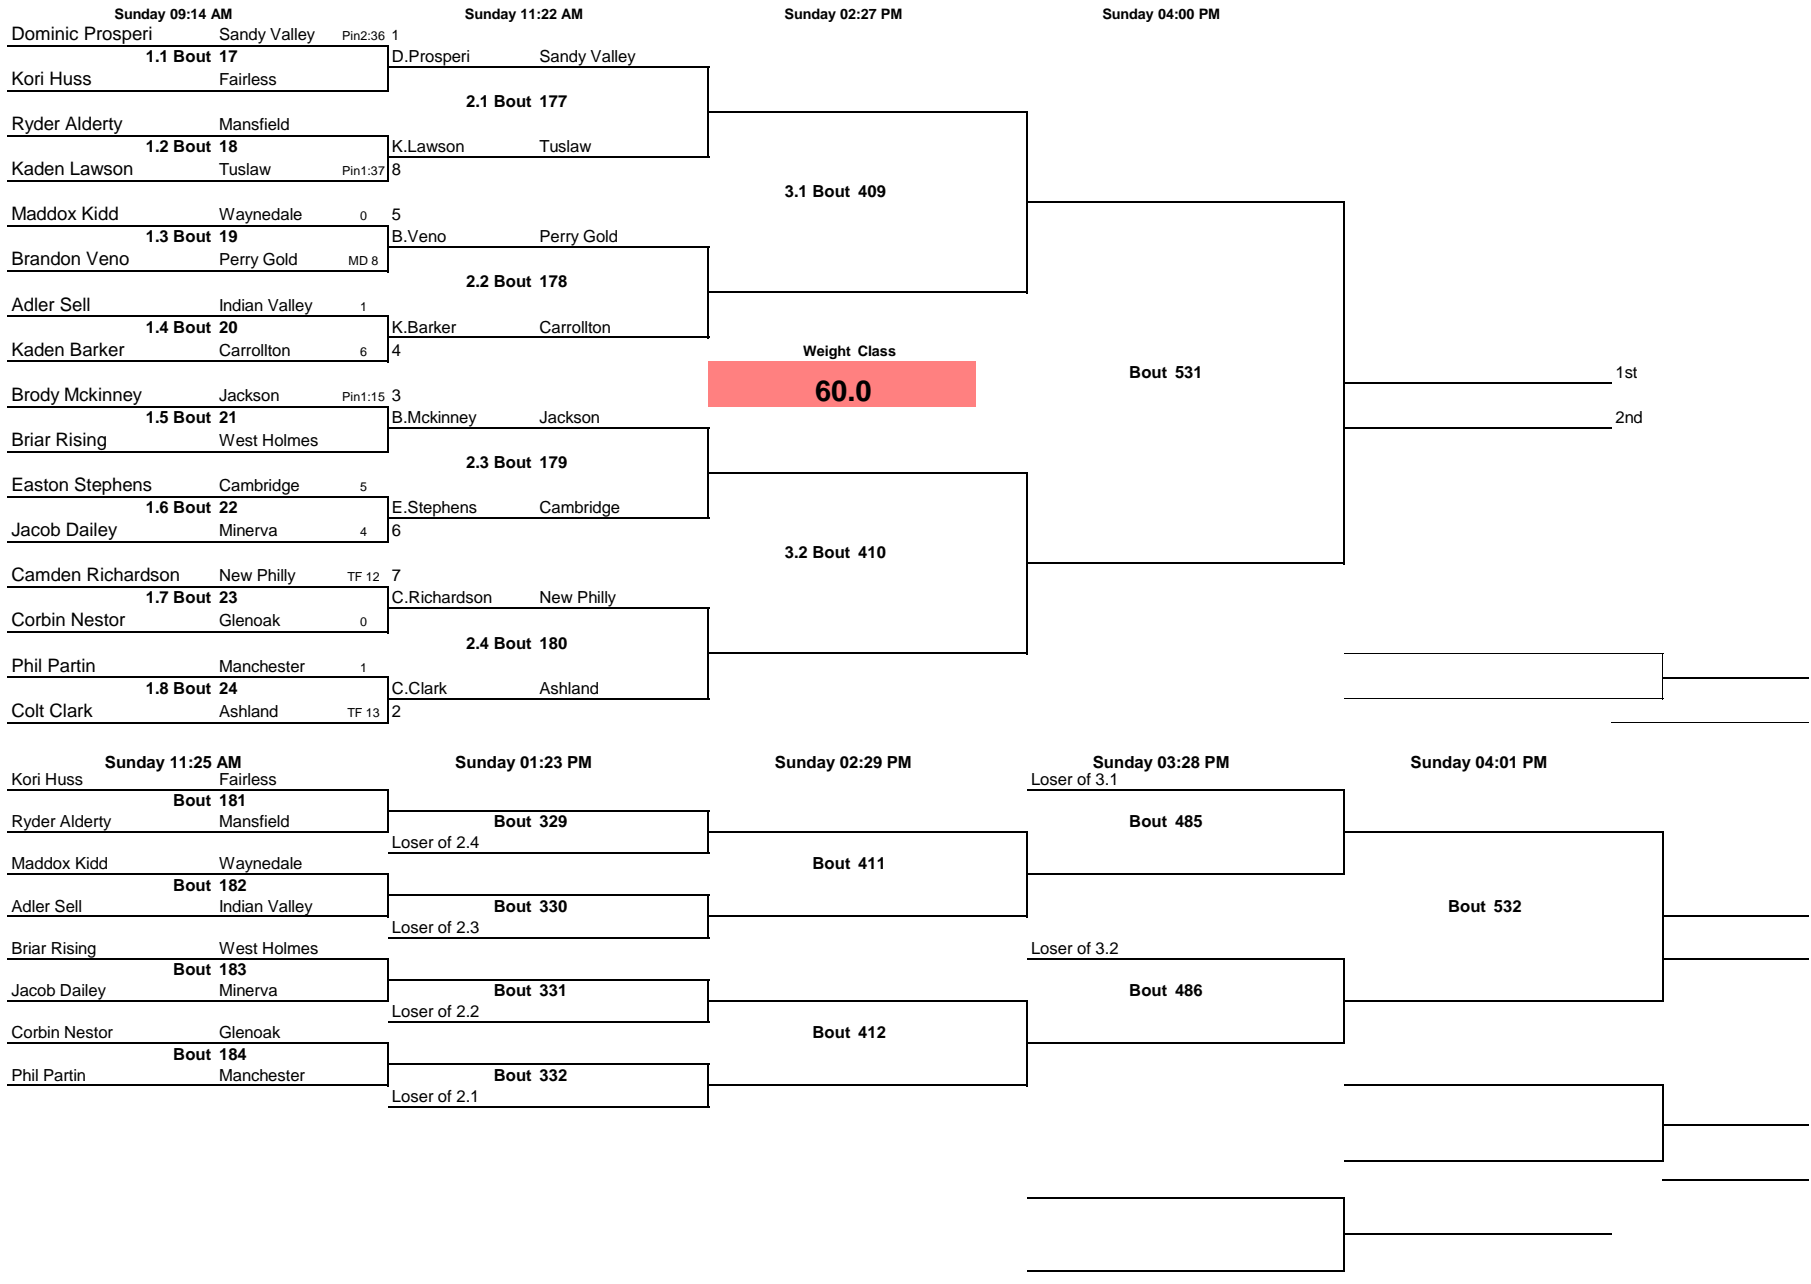

Note: All TIMES are ESTIMATES ONLY

OYWA District 2018