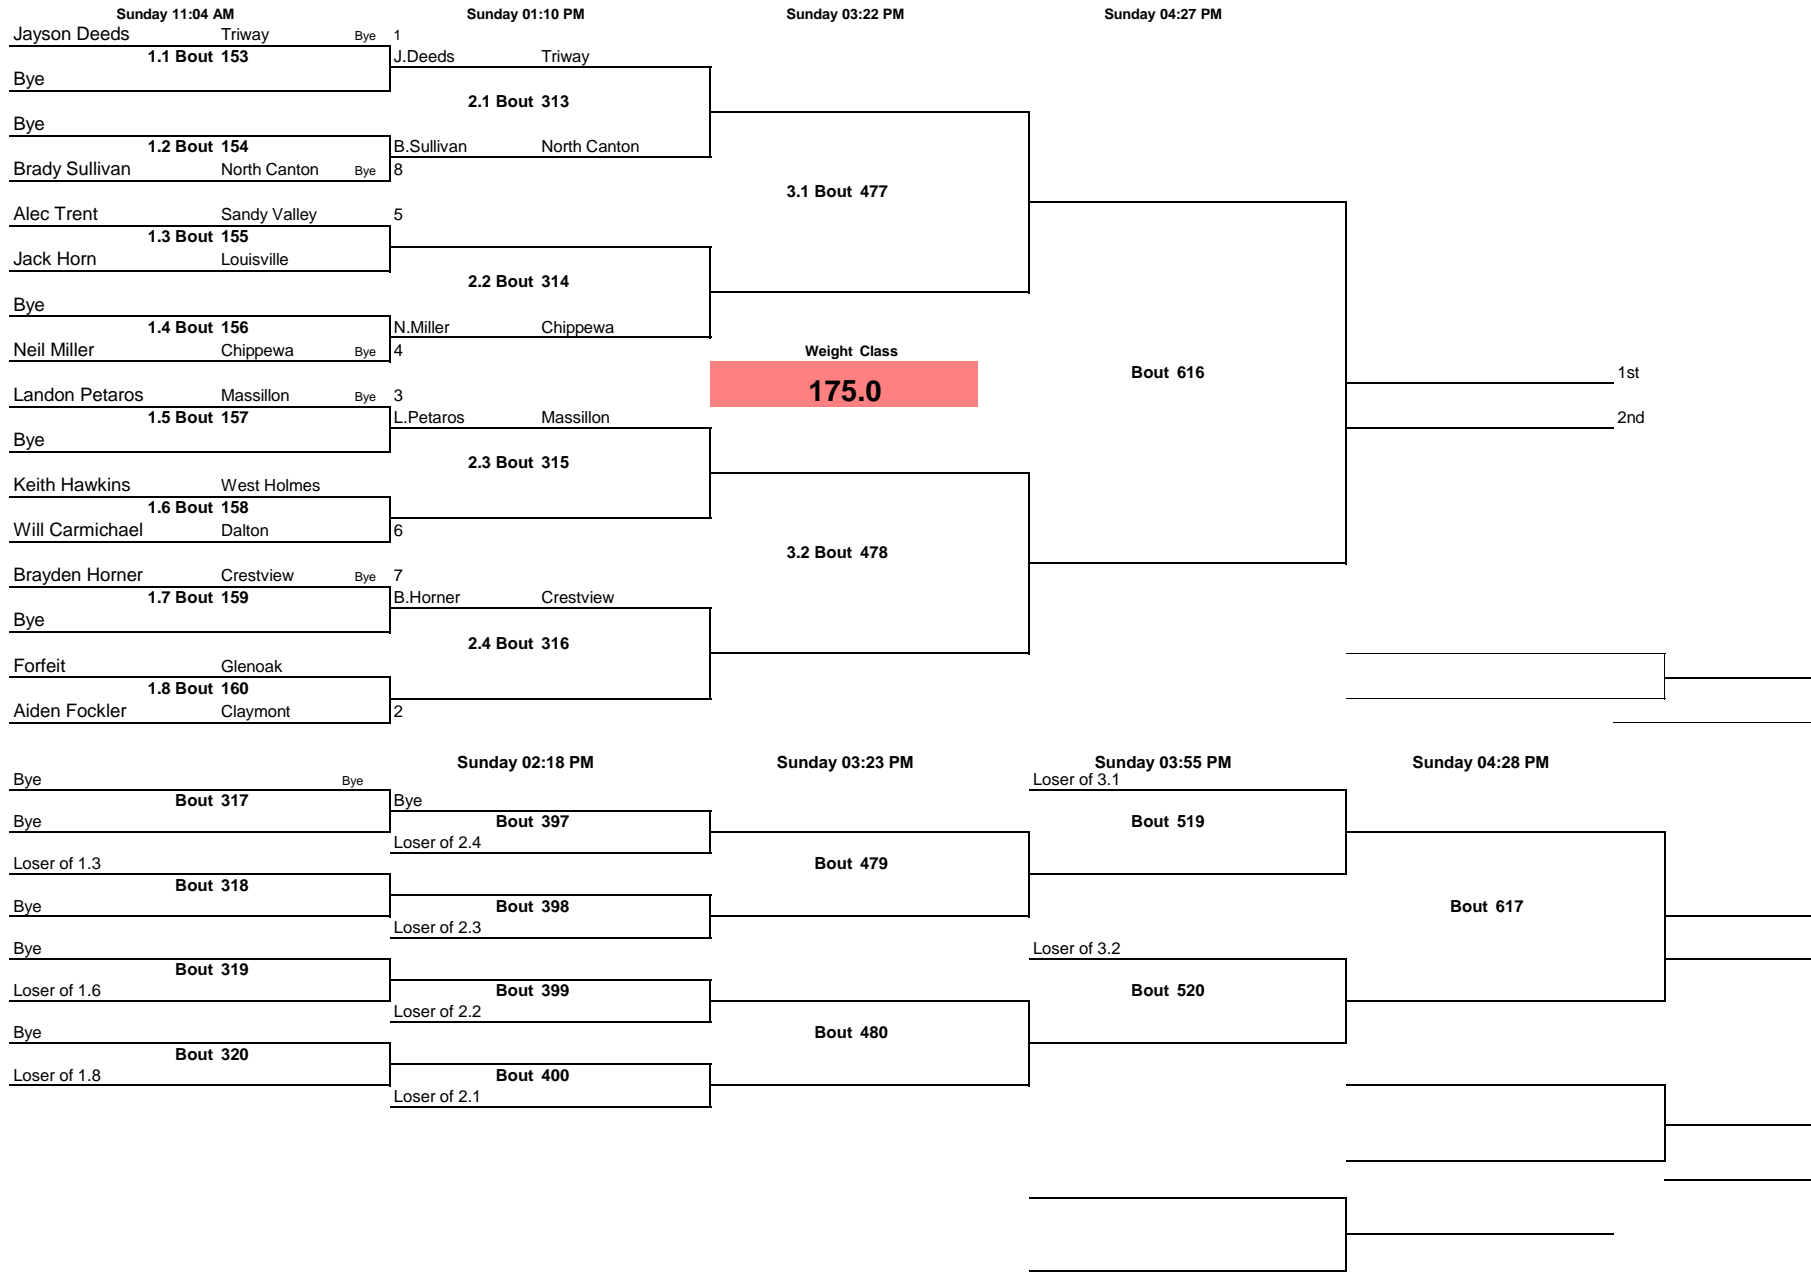

OYWA District 2018

\_\_\_\_\_  
\_\_\_\_\_

\_\_\_\_\_ 3rd  
\_\_\_\_\_ 4th

\_\_\_\_\_  
\_\_\_\_\_

Note: All TIMES are ESTIMATES ONLY

OYWA District 2018

Note: All TIMES are ESTIMATES ONLY

OYWA District 2018