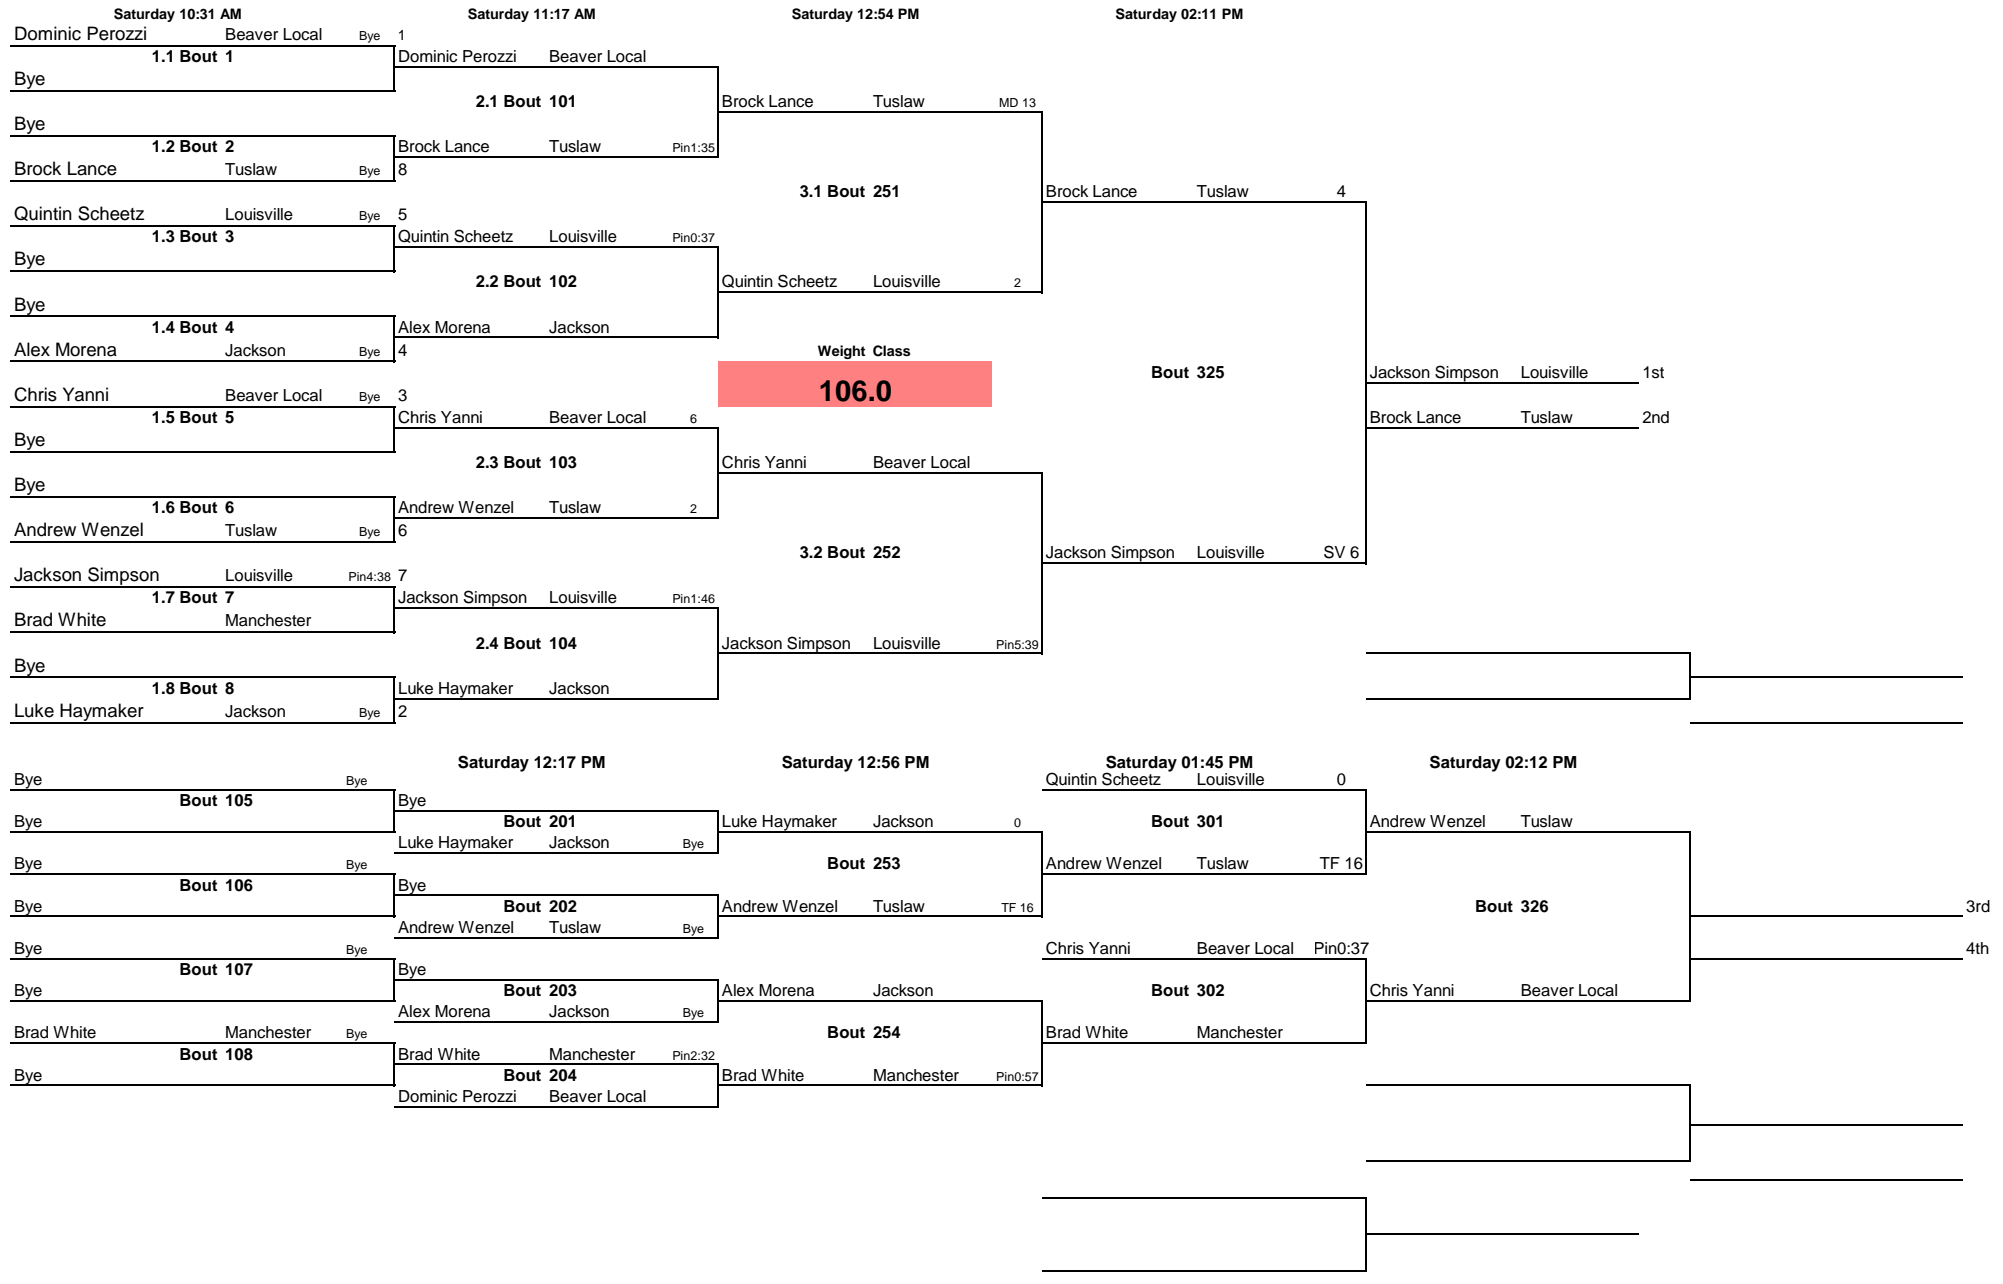

### Battle at the Branch JV Tournament

Note: All TIMES are ESTIMATES ONLY