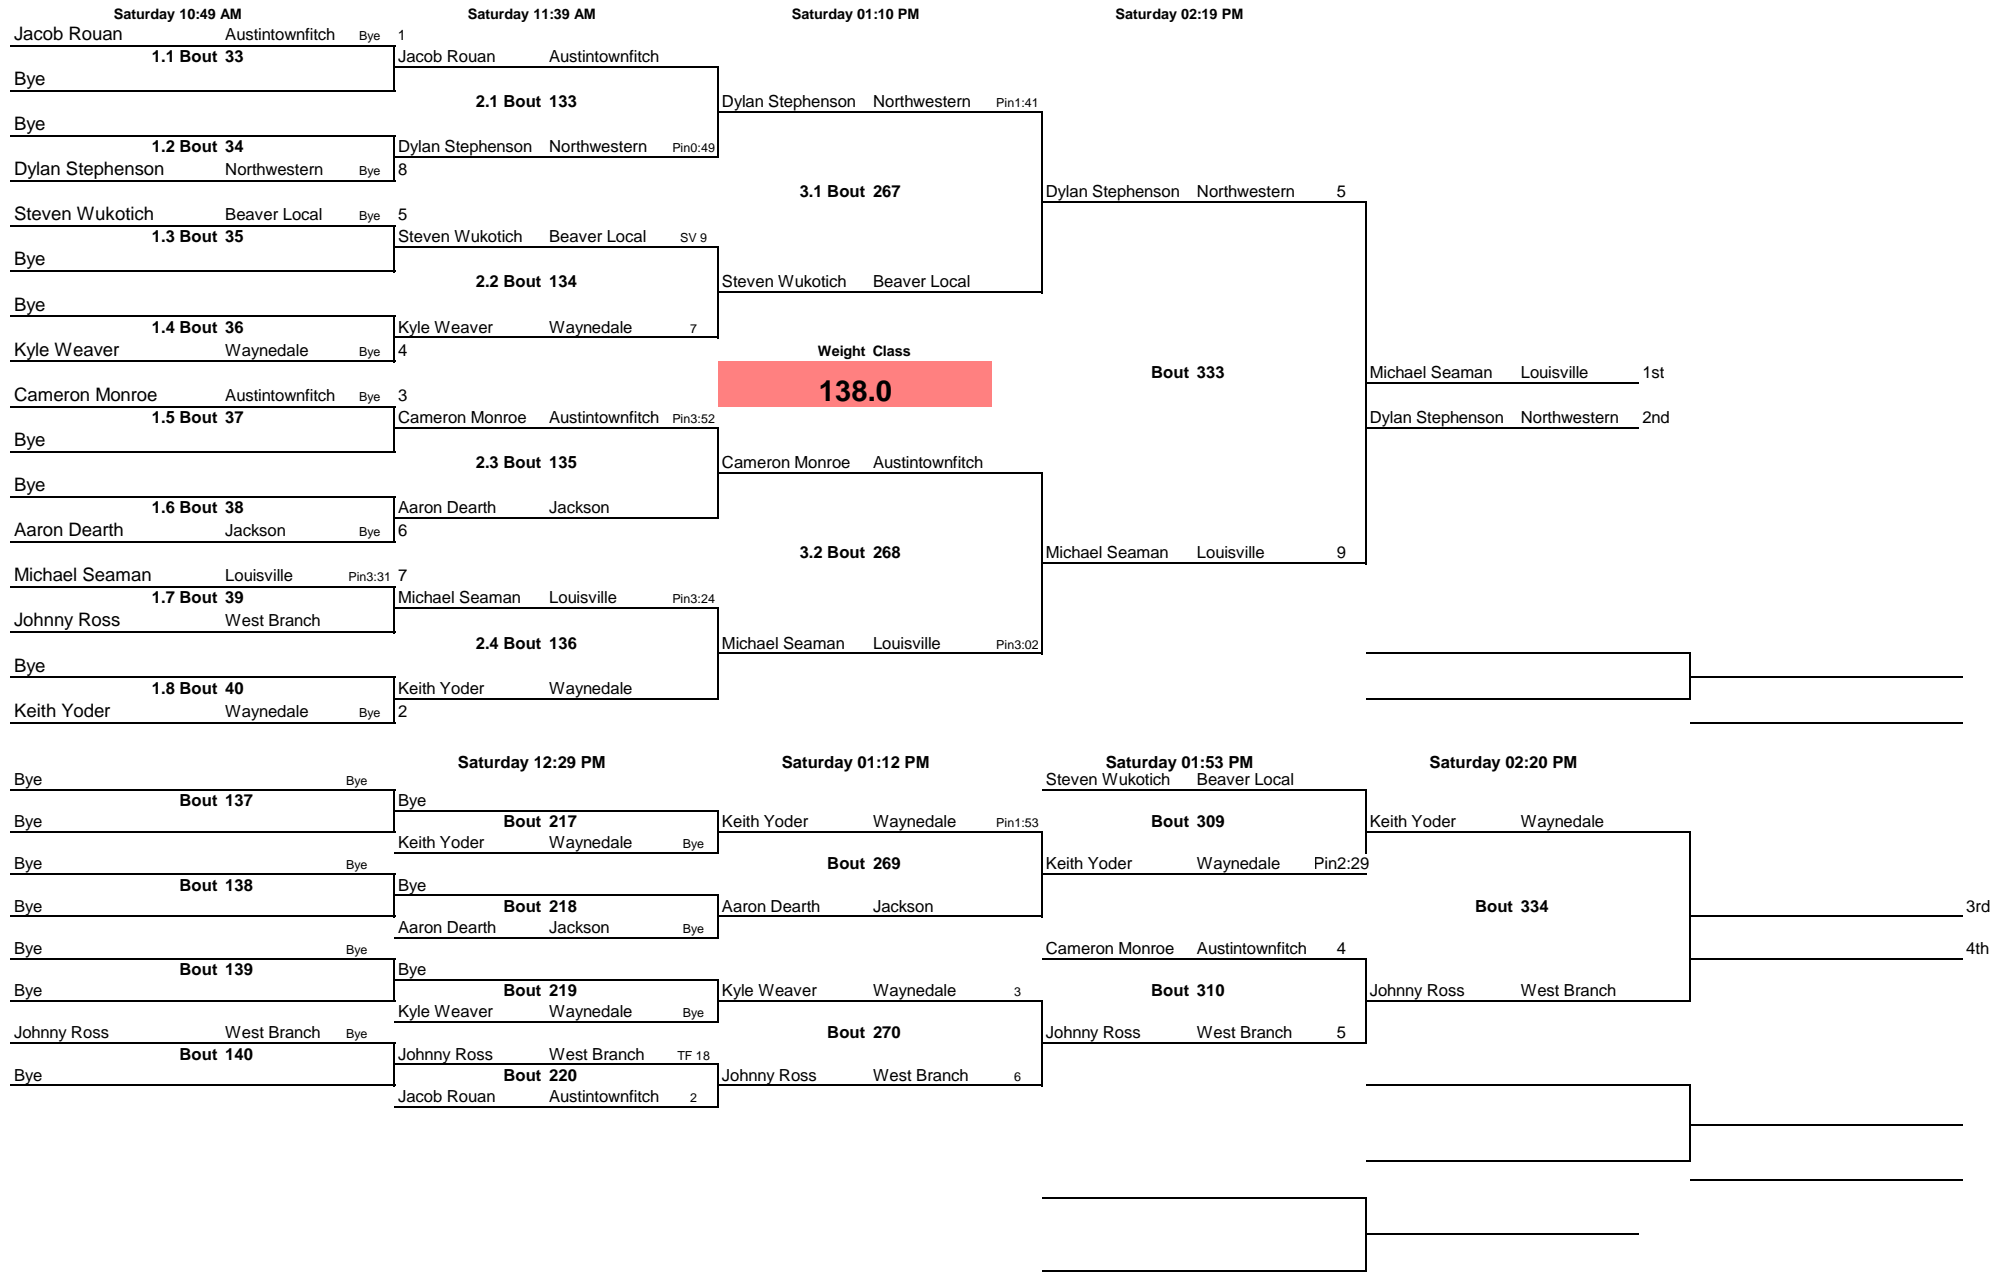

### Battle at the Branch JV Tournament

Note: All TIMES are ESTIMATES ONLY