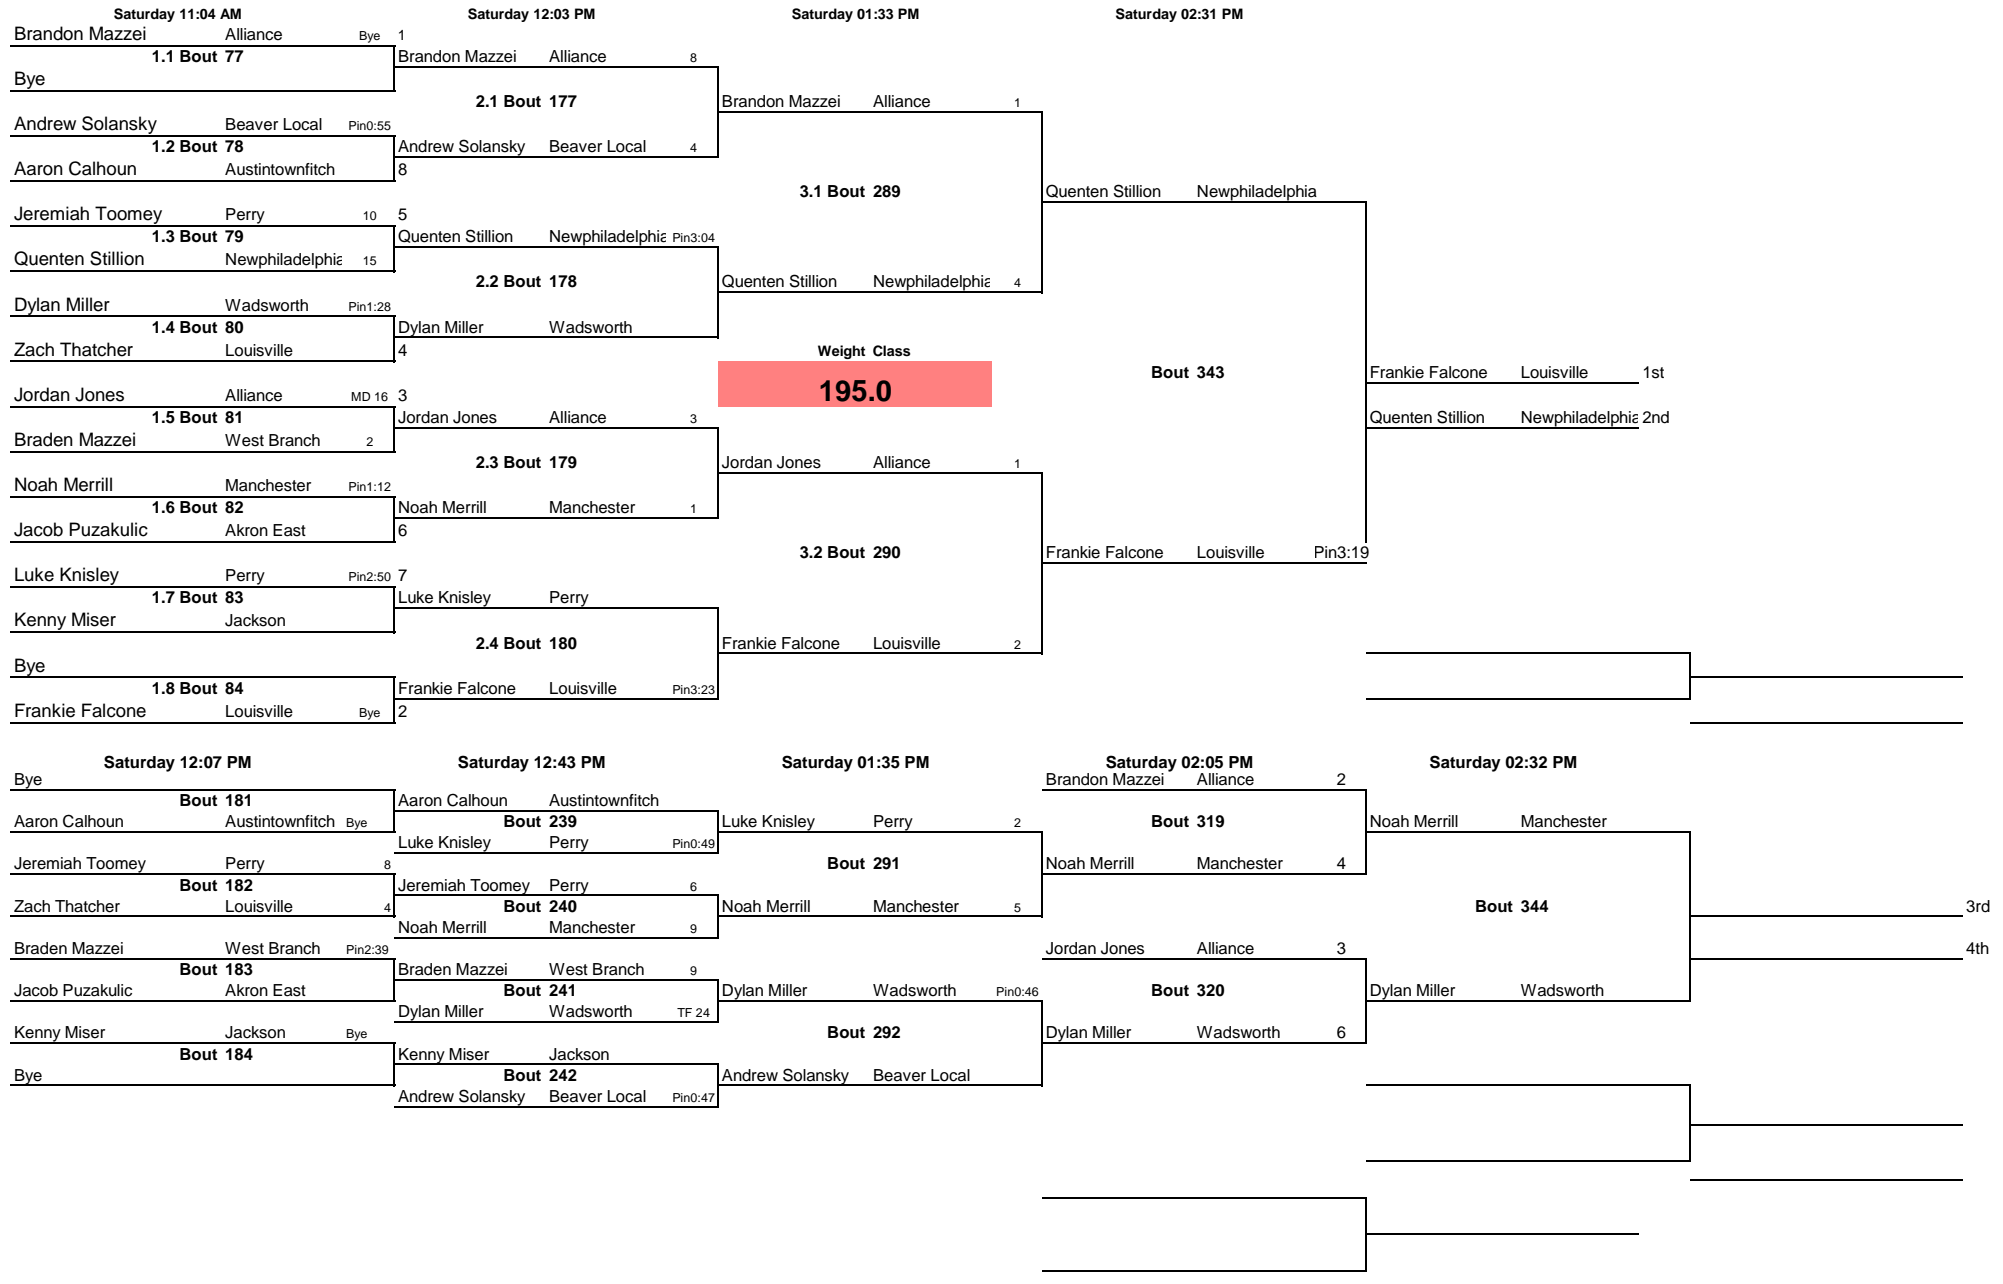

### Battle at the Branch JV Tournament

Note: All TIMES are ESTIMATES ONLY