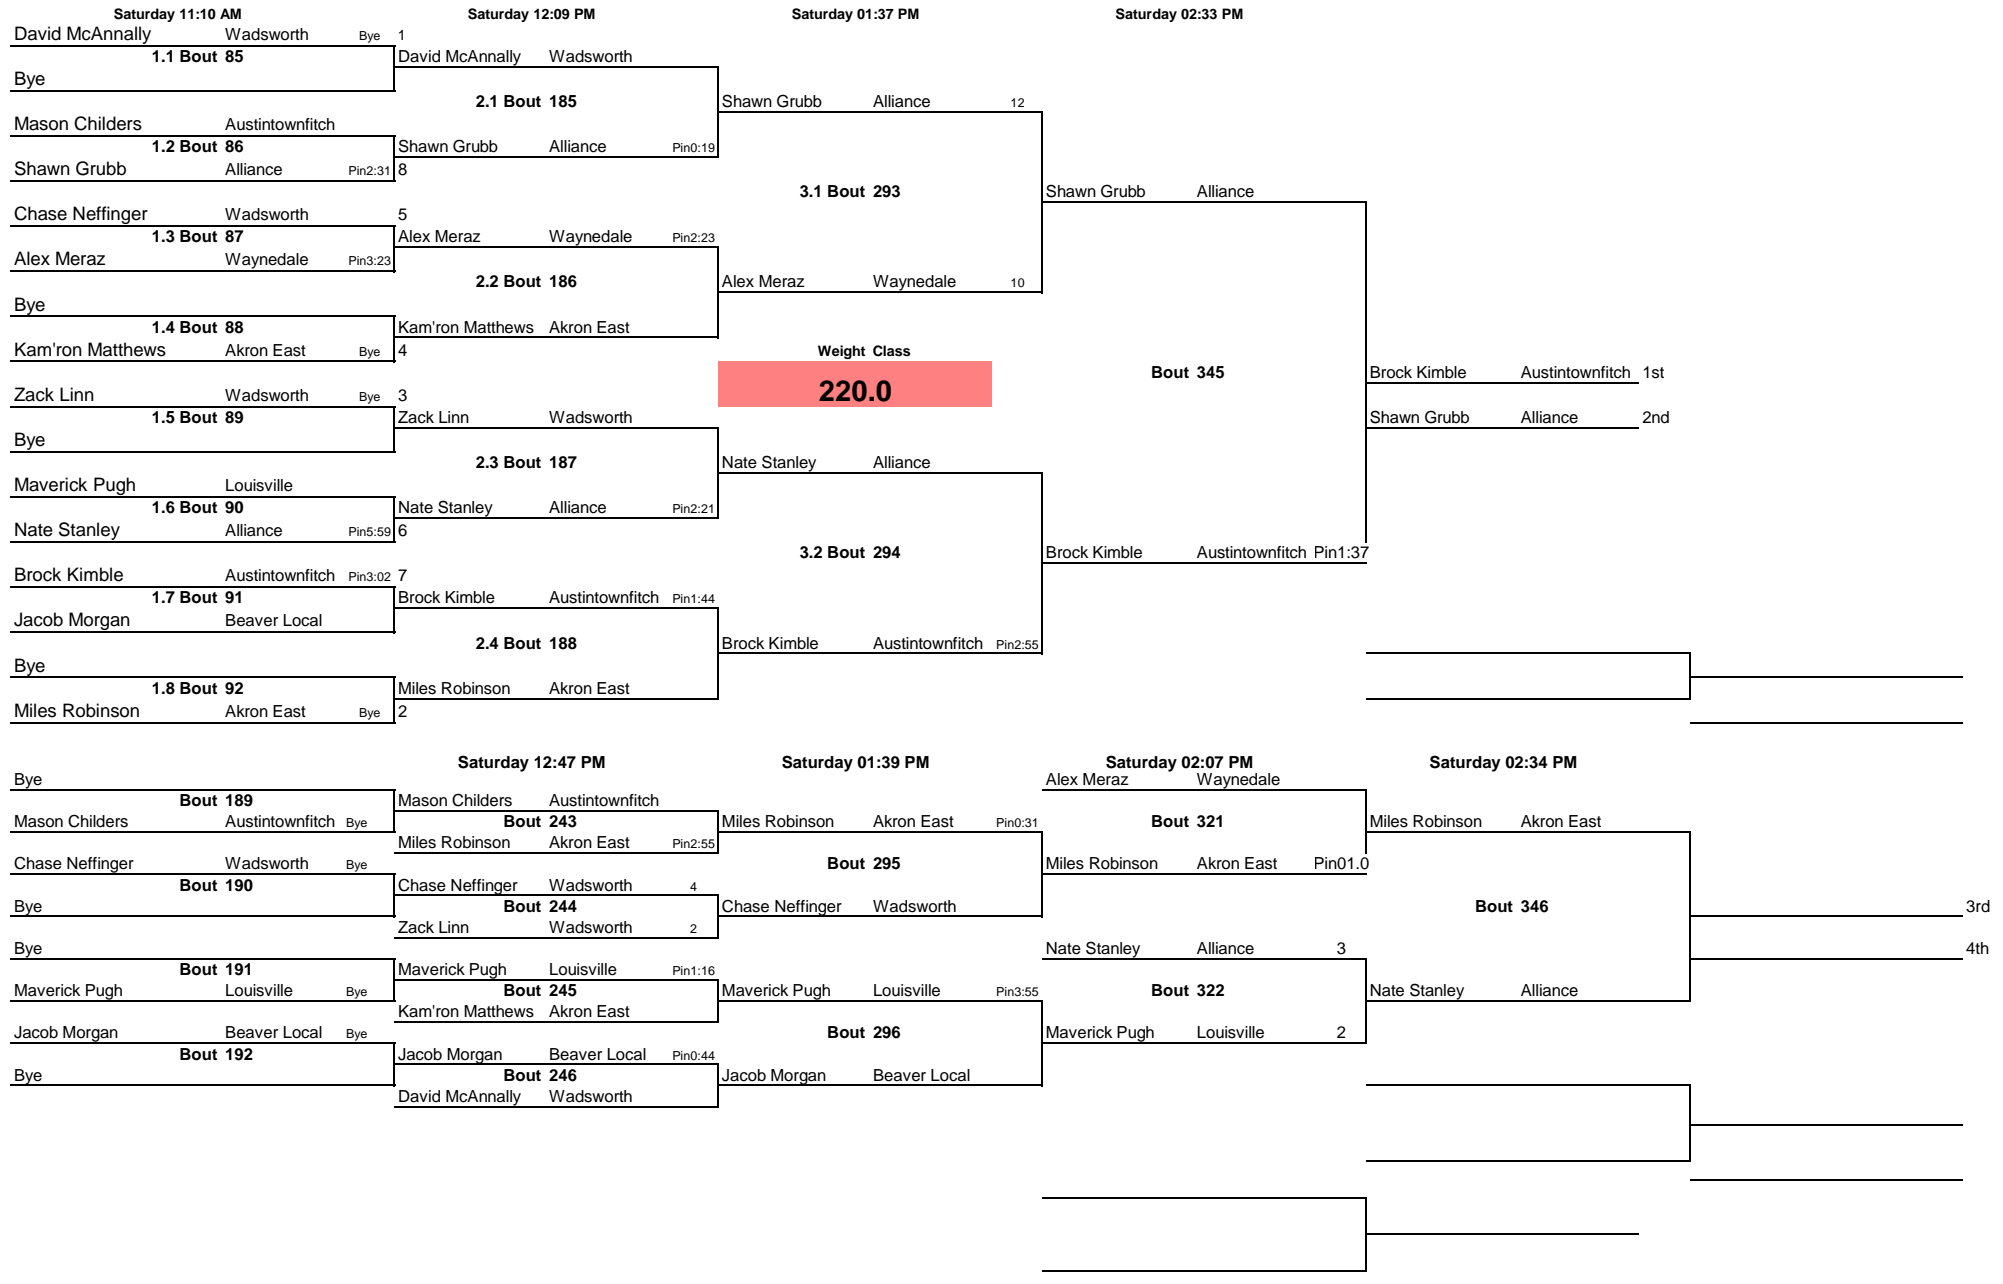

Note: All TIMES are ESTIMATES ONLY

Battle at the Branch JV Tournament