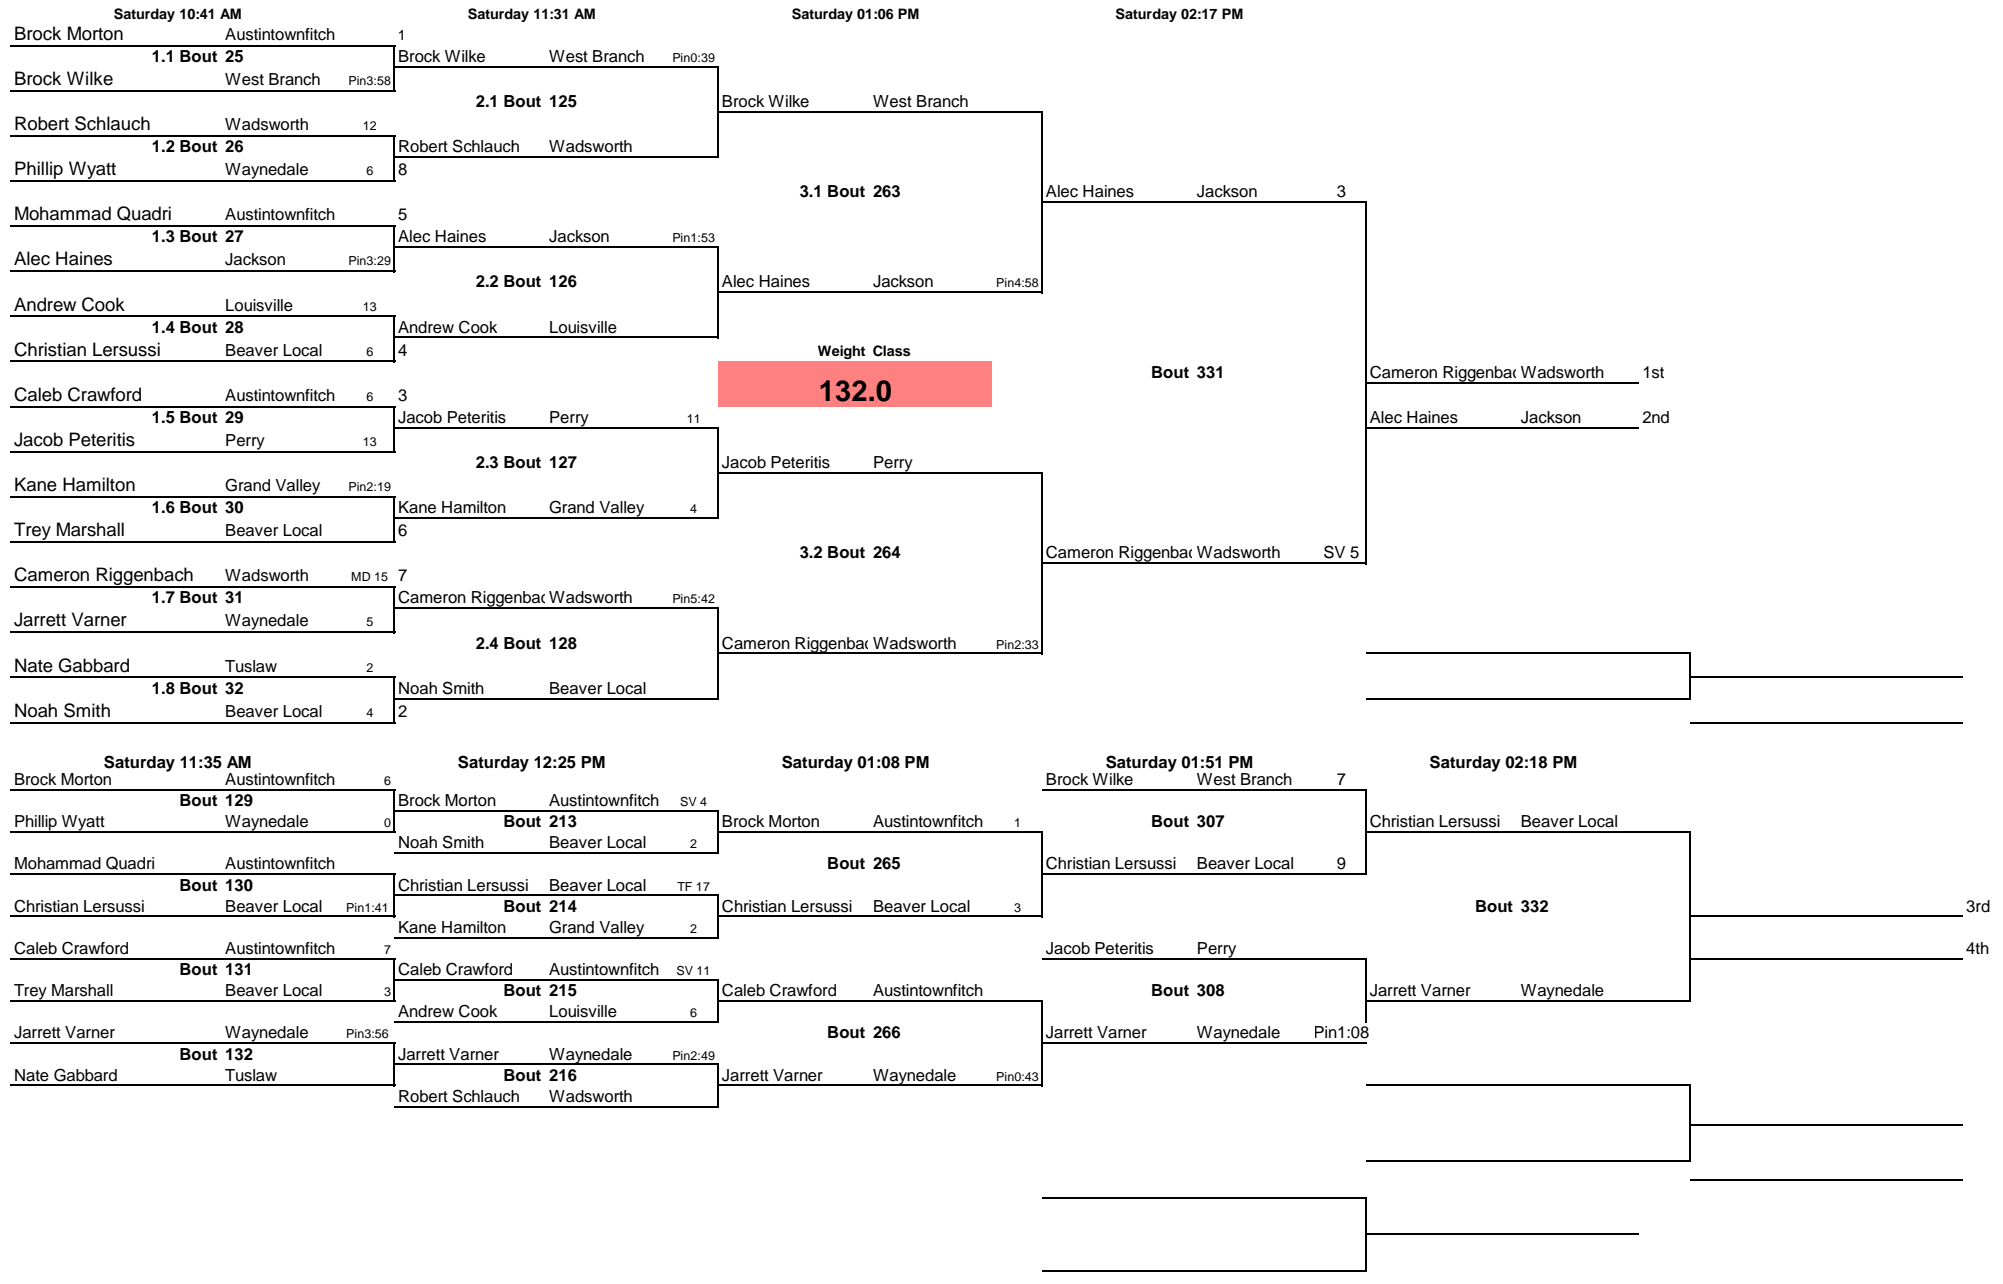

Note: All TIMES are ESTIMATES ONLY

Battle at the Branch JV Tournament