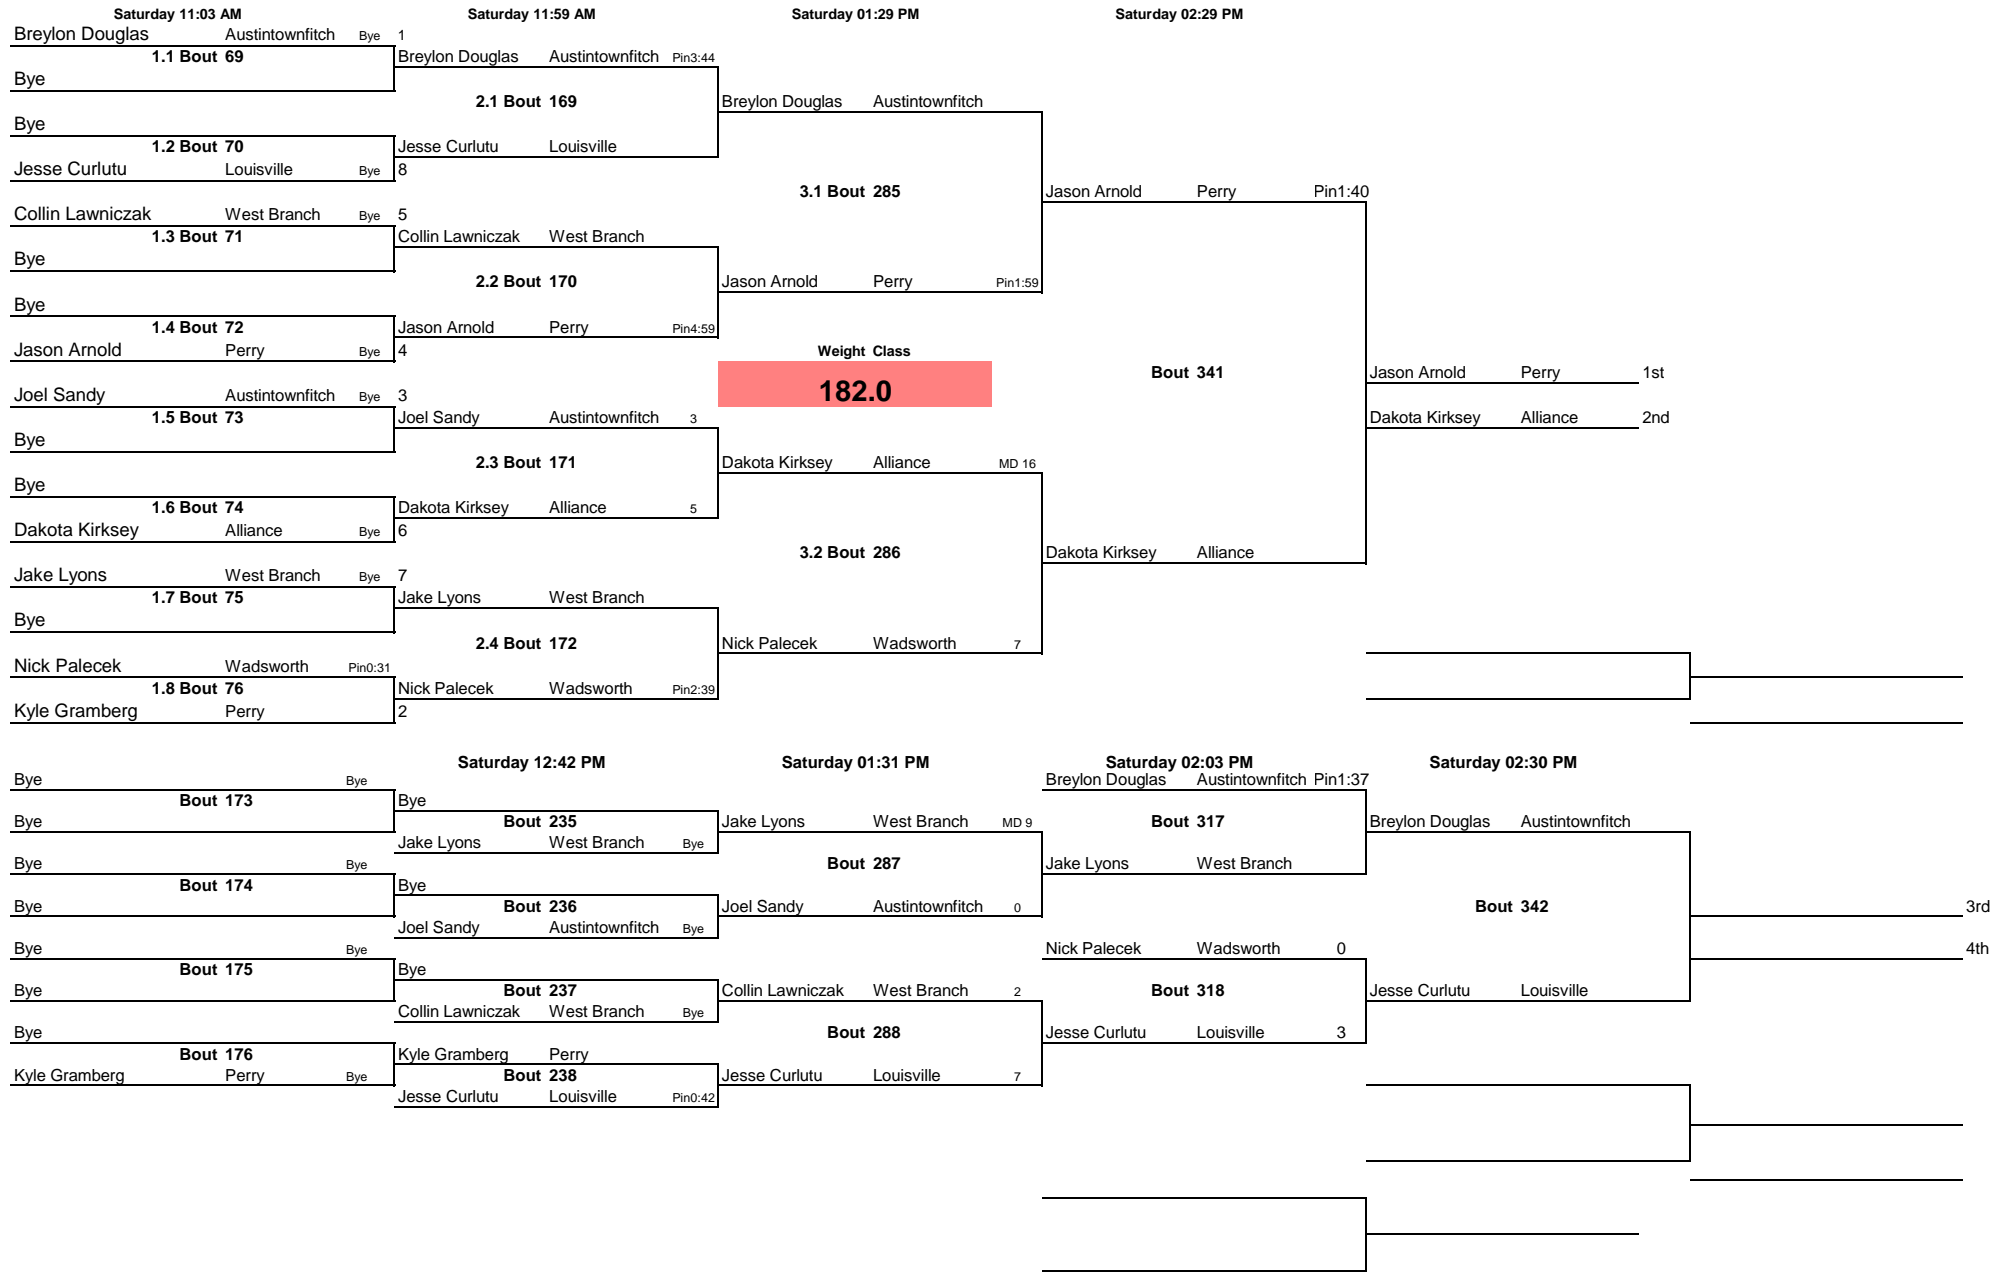

### Battle at the Branch JV Tournament

Note: All TIMES are ESTIMATES ONLY