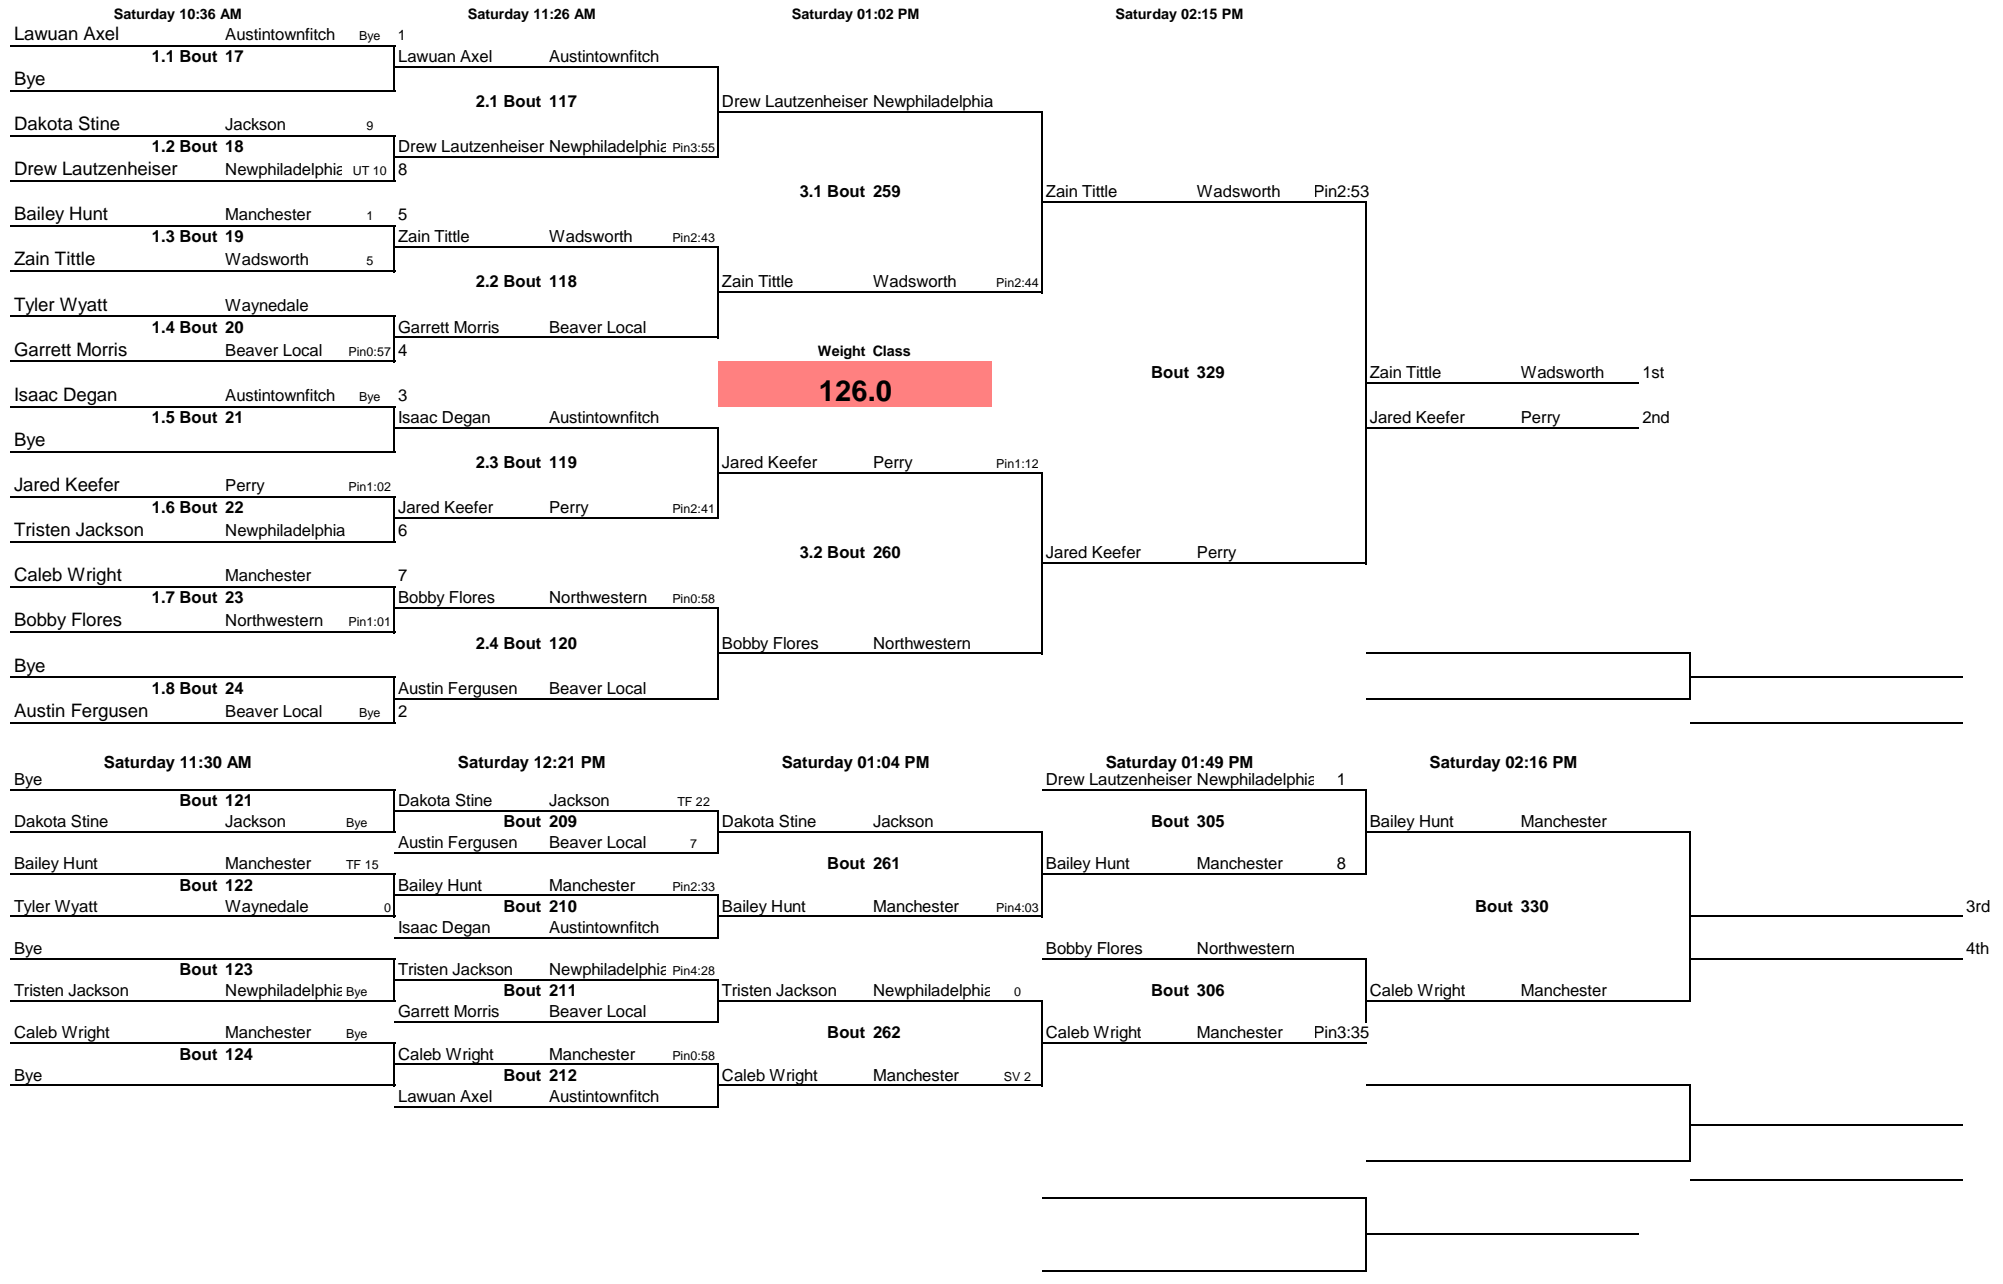

Note: All TIMES are ESTIMATES ONLY

Battle at the Branch JV Tournament