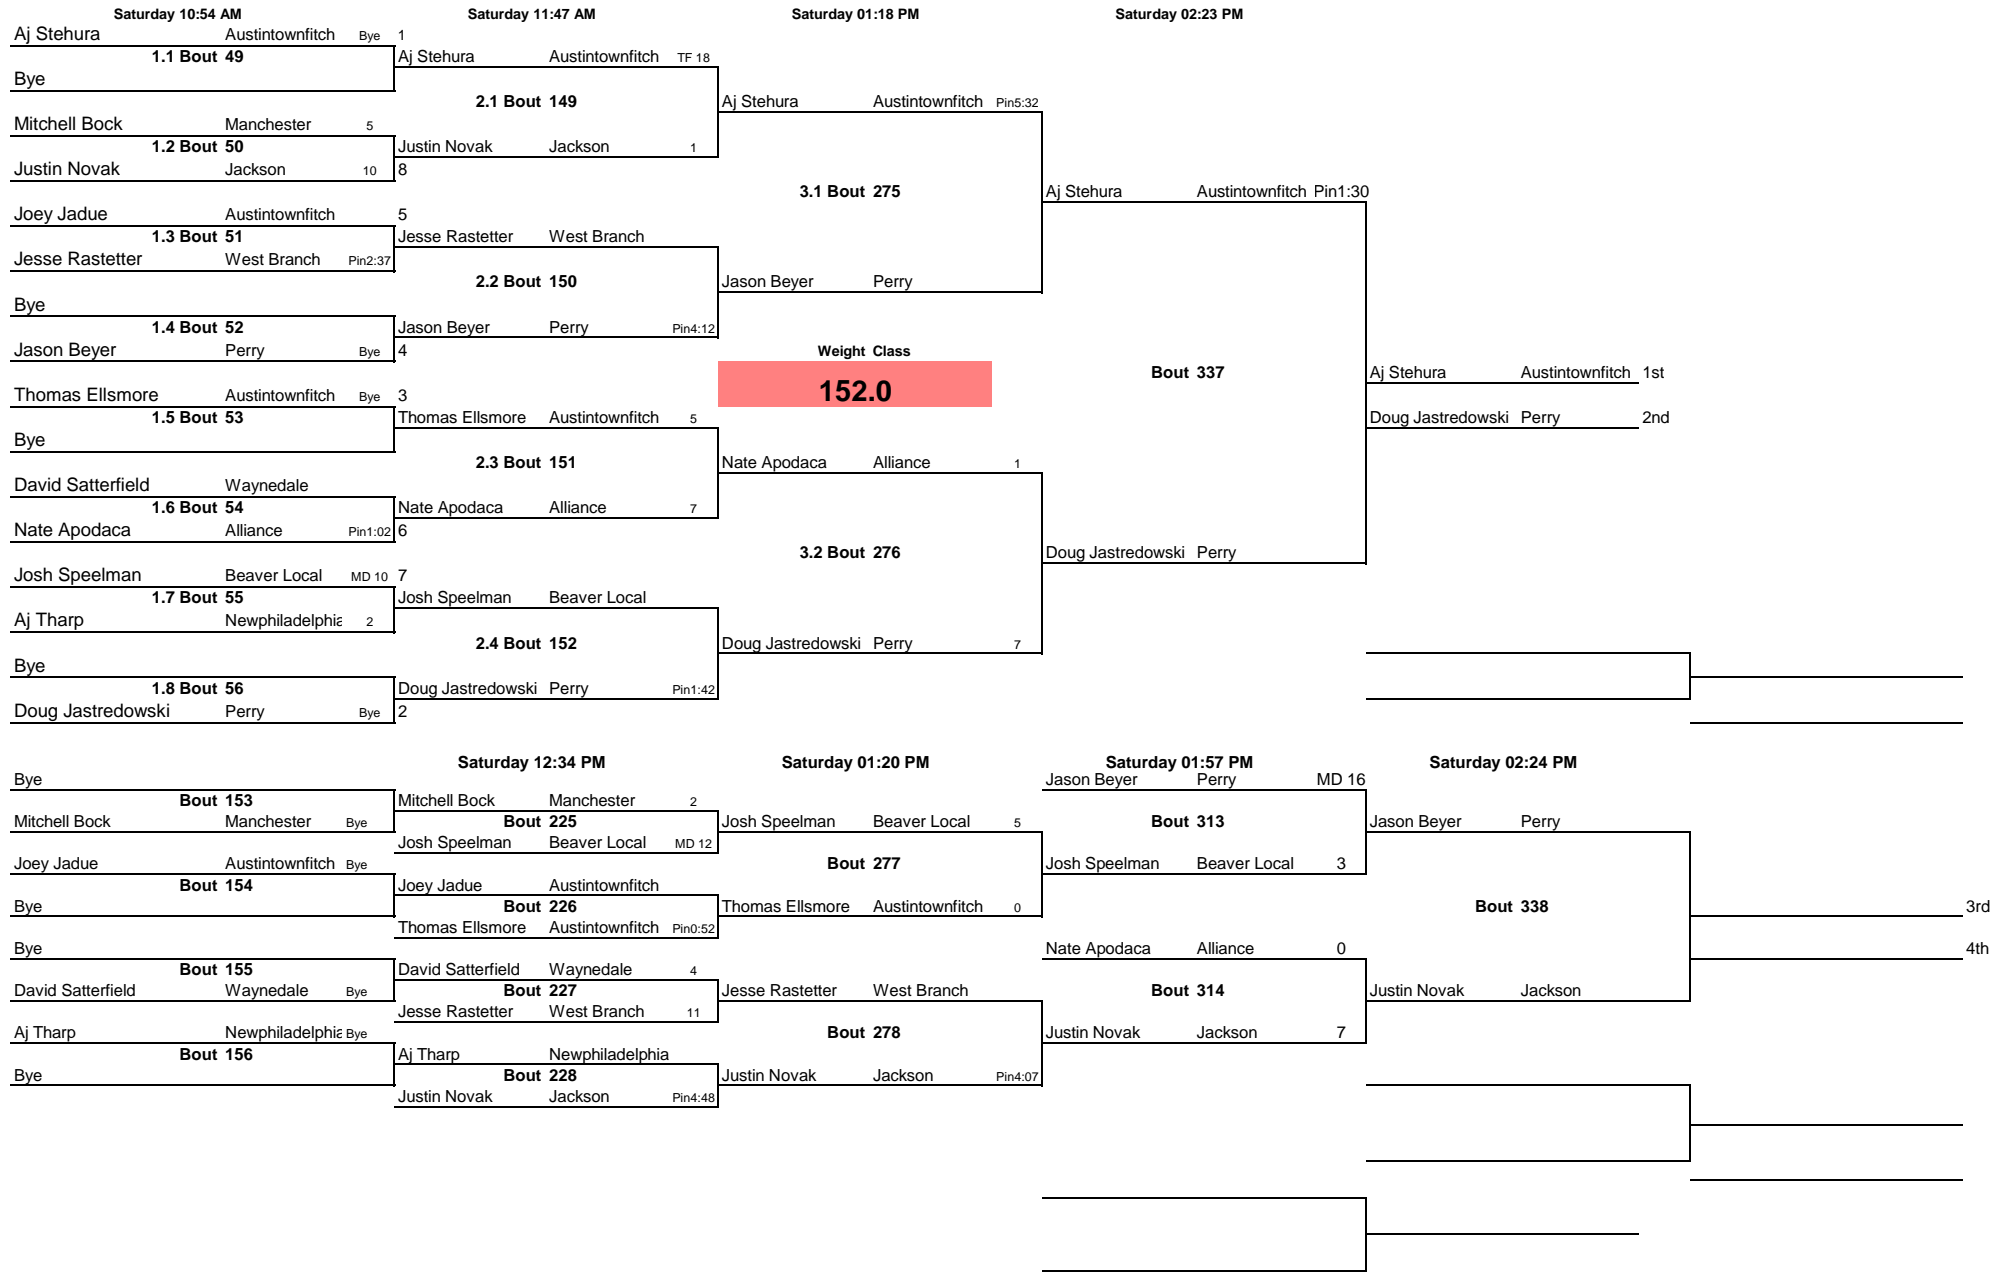

### Battle at the Branch JV Tournament

Note: All TIMES are ESTIMATES ONLY