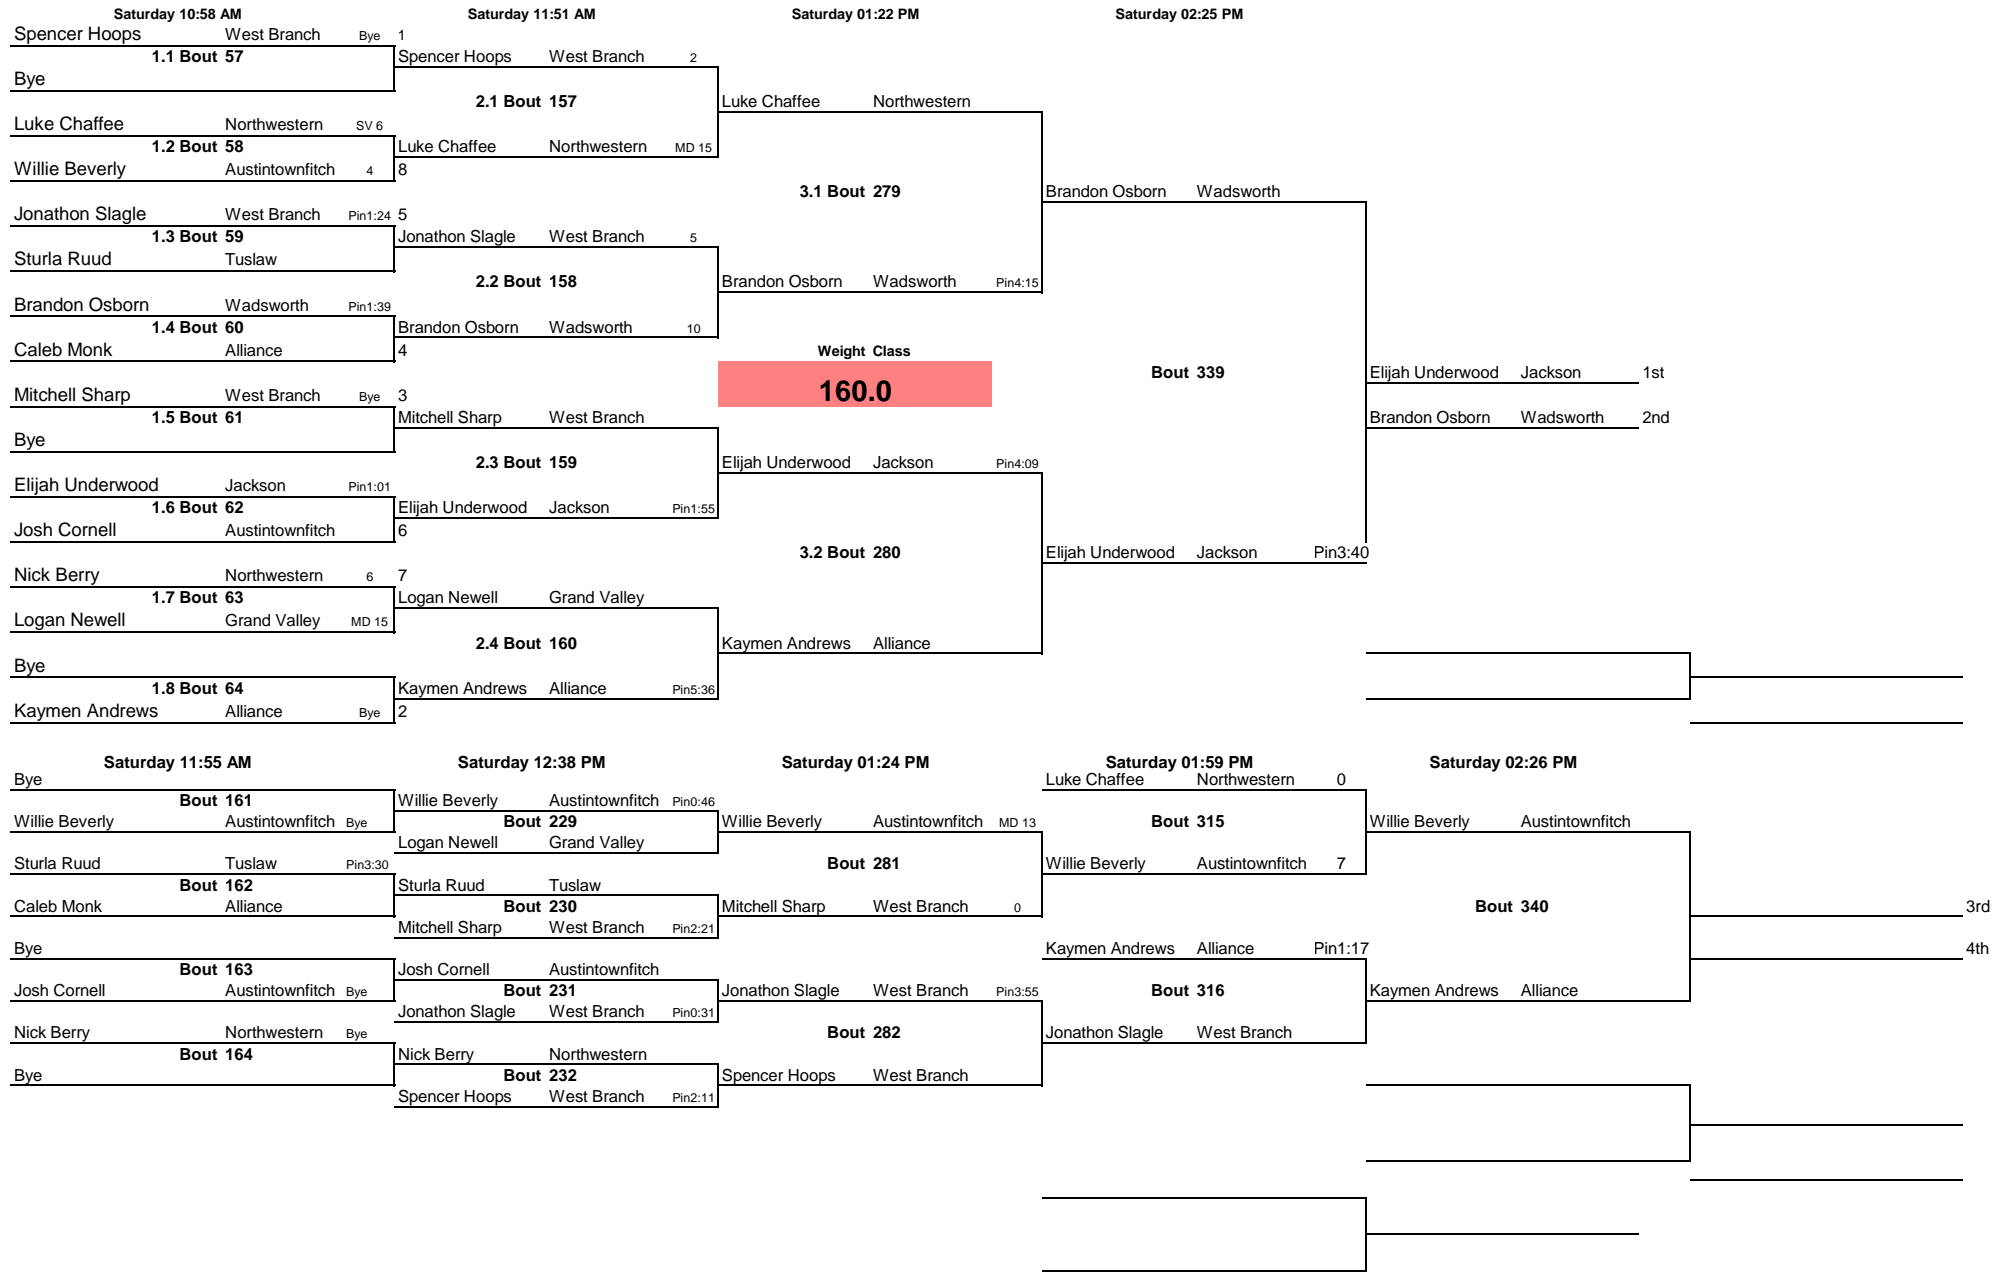

### Battle at the Branch JV Tournament

Note: All TIMES are ESTIMATES ONLY