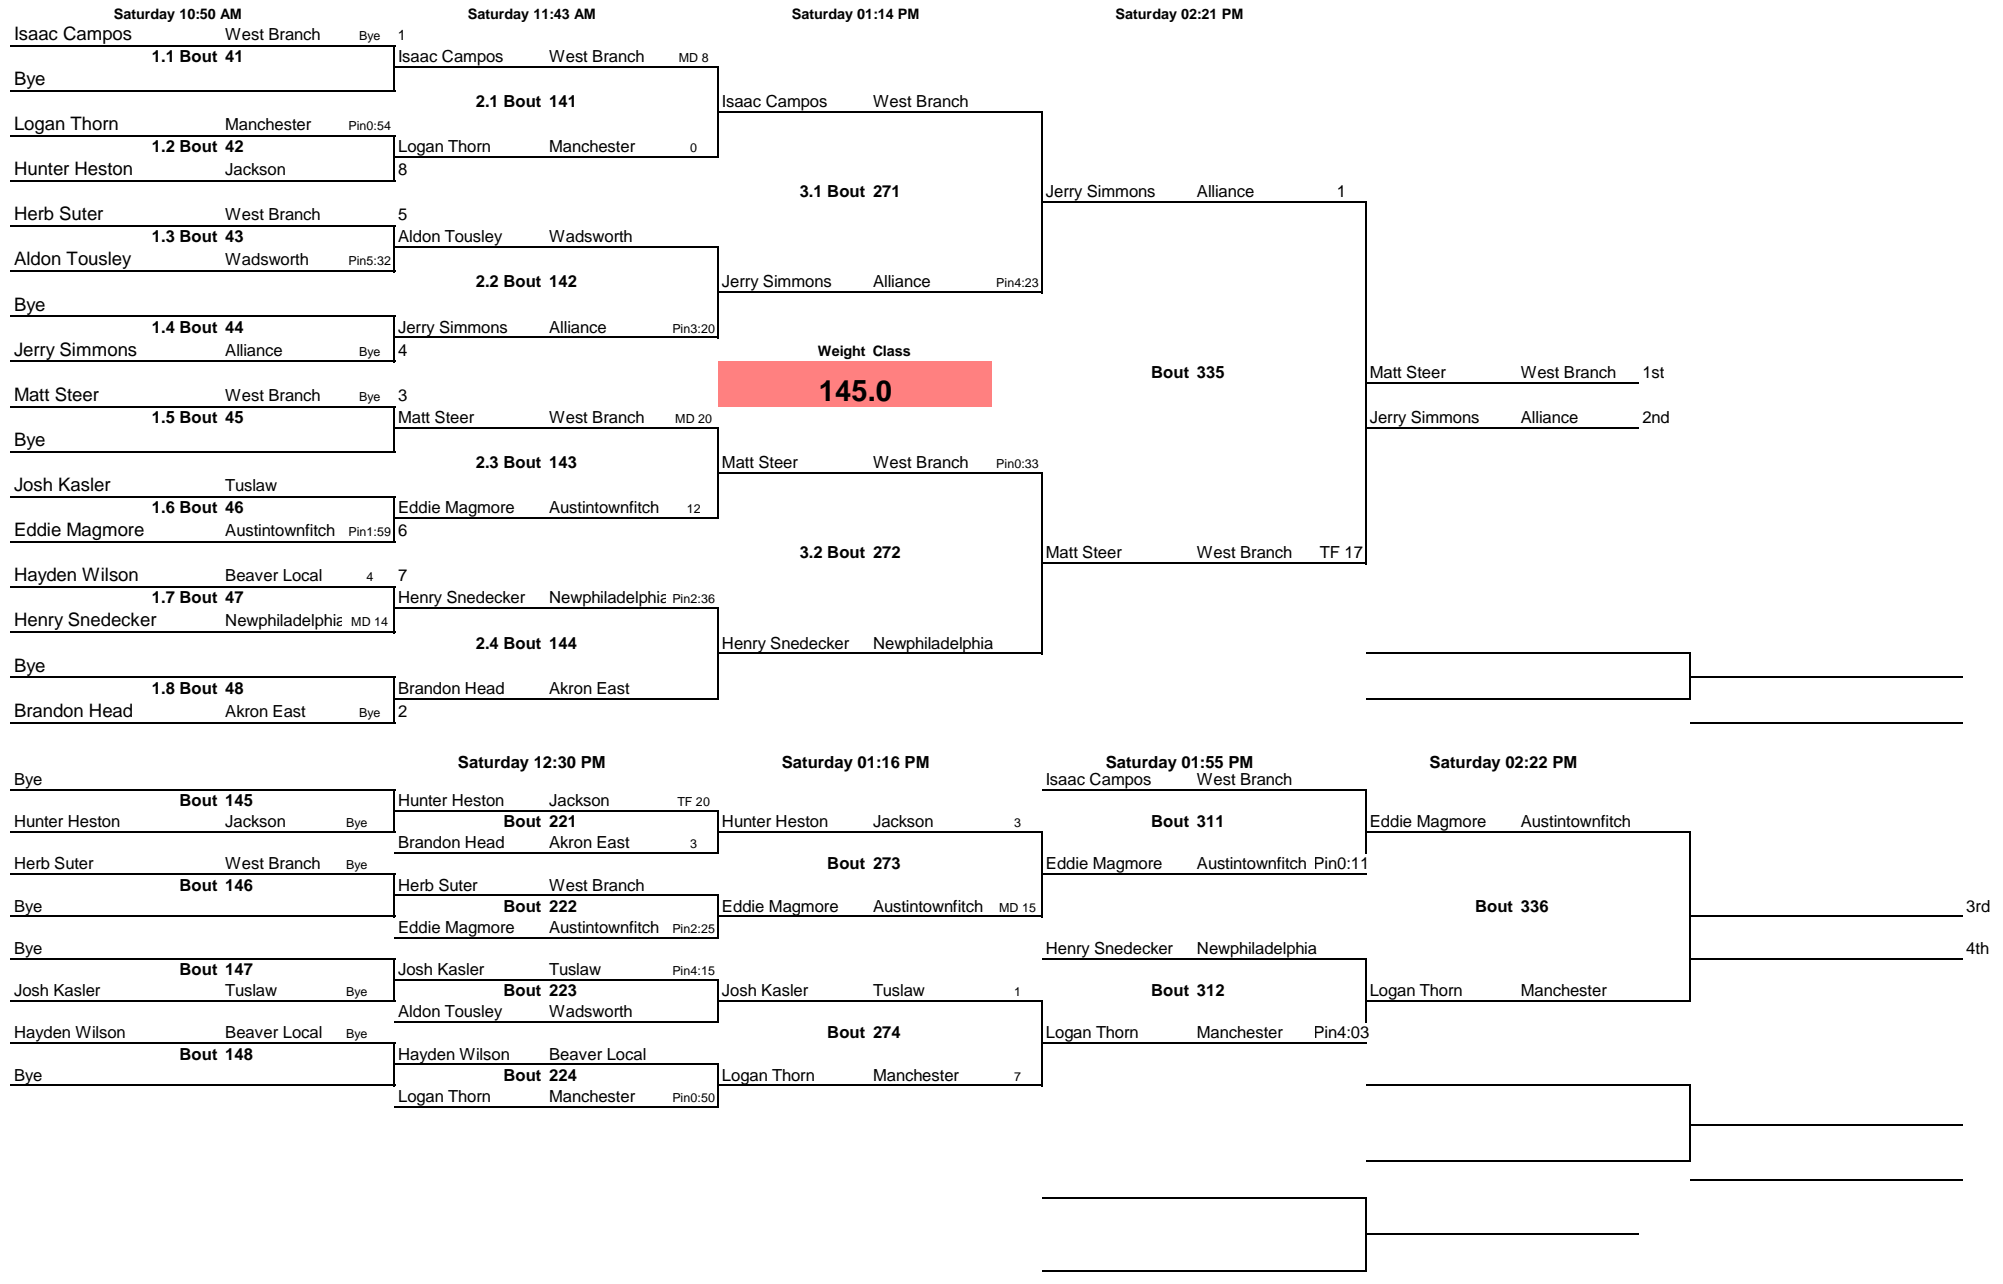

### Battle at the Branch JV Tournament

Note: All TIMES are ESTIMATES ONLY