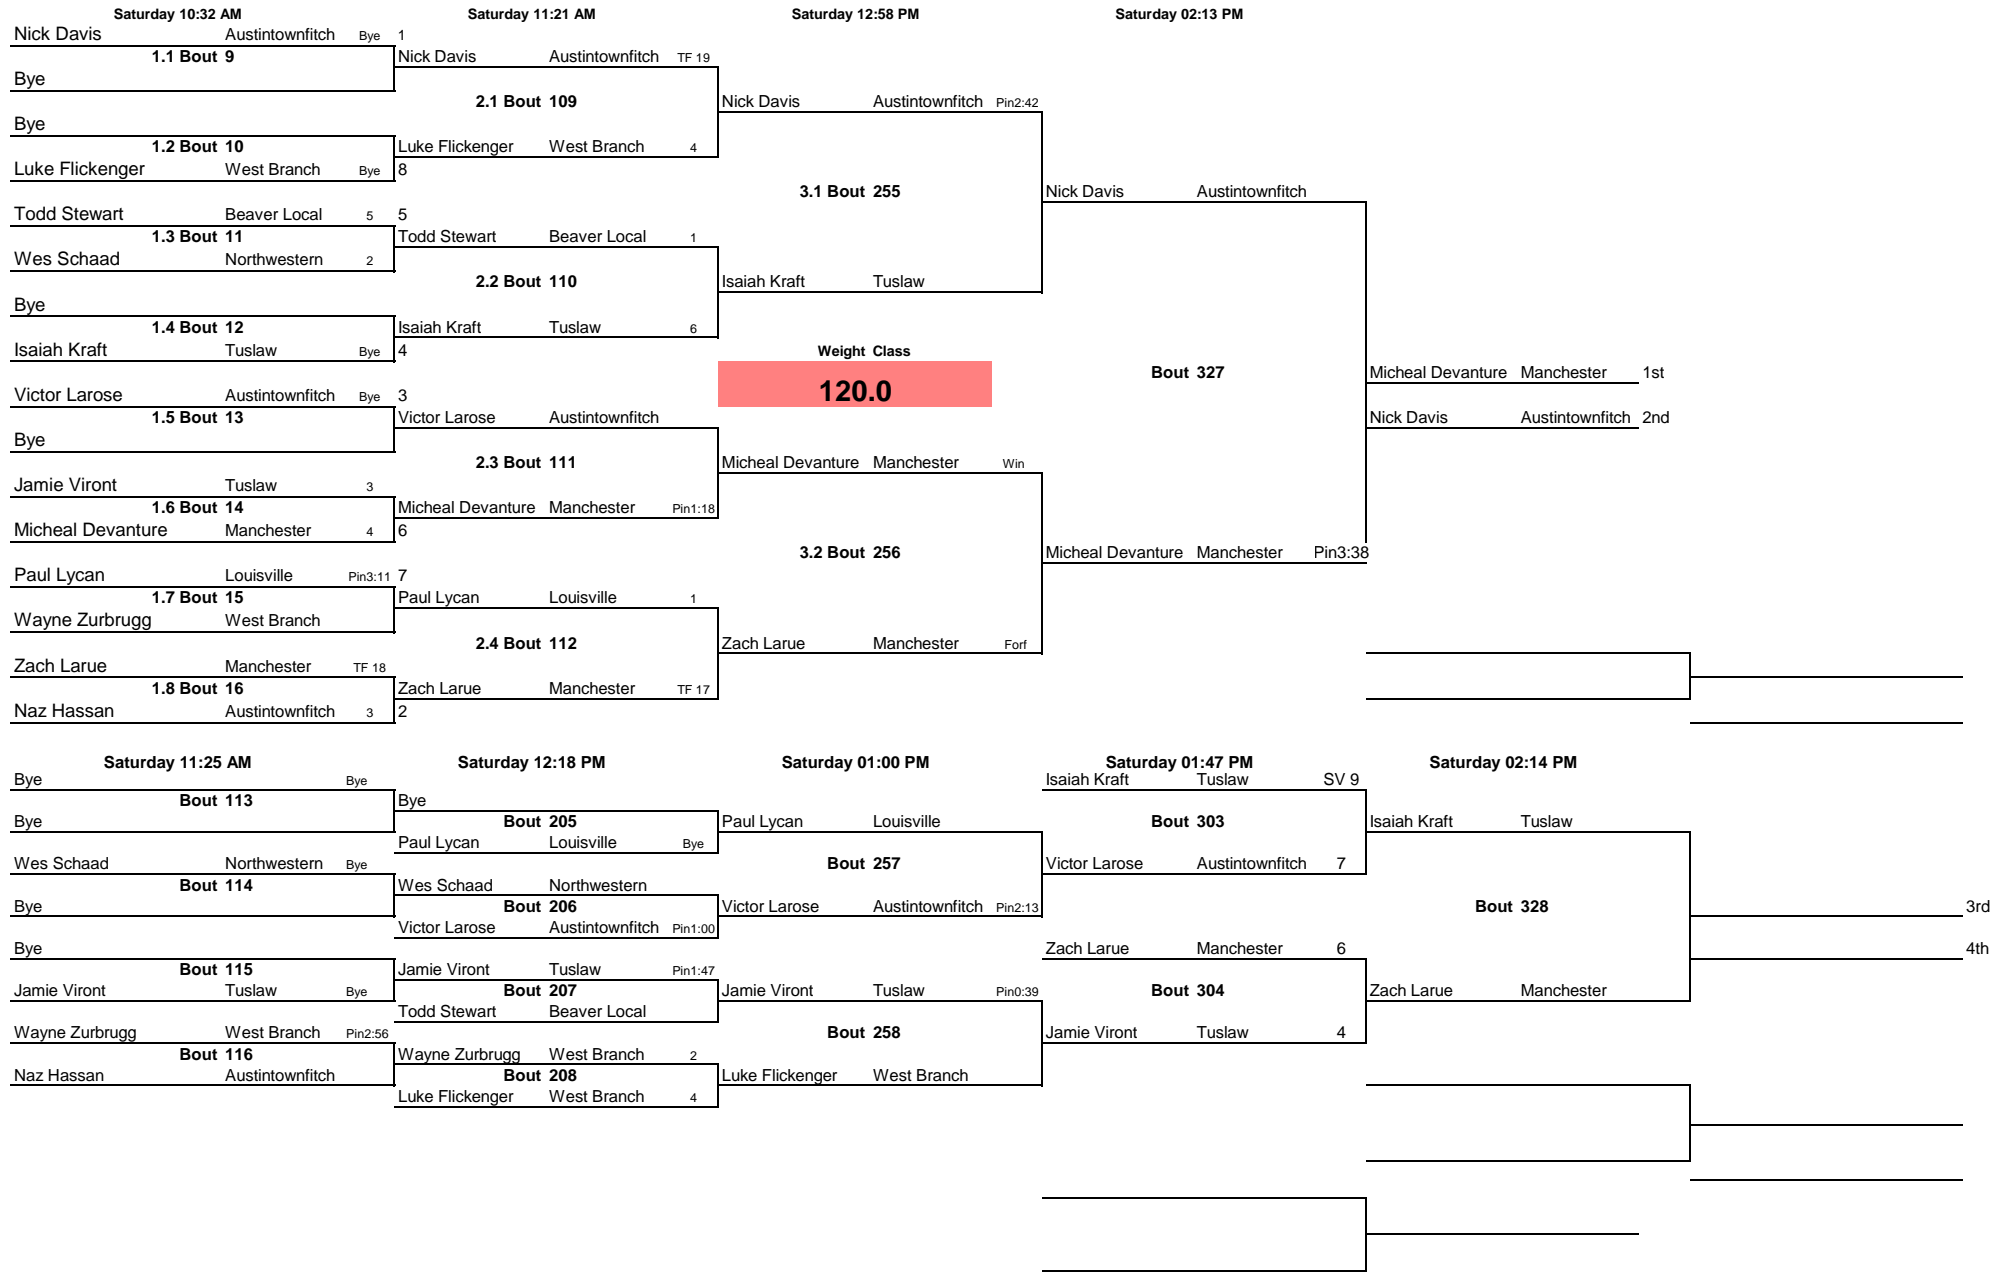

Note: All TIMES are ESTIMATES ONLY

Battle at the Branch JV Tournament